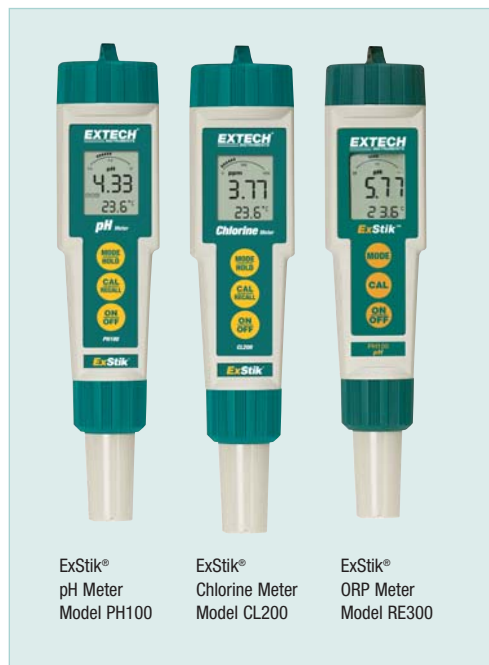

ExStik[®] Flat Surface Electrodes

Rugged, flat surface electrode provides "On-the-Spot" measurements with an ExStik[®] meter
Ideal for direct contact applications such as food, paper, cement and wet surface

Features:

- Flat surface electrode allows "On-the-Spot" measurements whether the sample is liquid, semi-solid or solid
- Chlorine and pH electrodes have built-in temperature sensor
- Chlorine electrode does not require a reference solution and also does not have a shelf life
- Flat surface design provides a rigid structure that is difficult to damage, but easy to clean

ExStik[®] pH, Chlorine, and ORP Electrodes are to be used with ExStik[®] meters only

Ordering Information:

- PH105pH ExStik[®] Electrode Module
 CL205Chlorine ExStik[®] Electrode Module
 RE305ORP ExStik[®] Electrode Module
 PH115Refillable pH ExStik[®] Electrode Module
 PH113Reference Refilling Solution Kit for PH115
 CL200ExStik[™] Chlorine Meter
 RE300ExStik[™] ORP Meter
 CL203Reagent tablets (10pk - 100 tests)
 EX006Weighted base with 5 solution cups
 EX007Spare sample solution cups (24pk)
 PH103Tripak buffers (6ea. of 4, 7, 10pH & 2 Rinsing solutions)