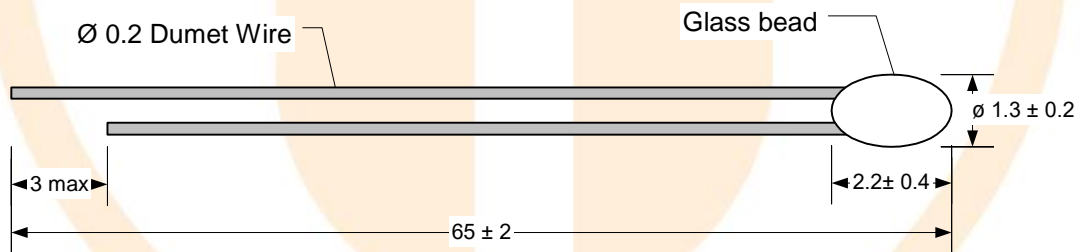

Specification of Glass Thermistor

PART NUMBER: **TT2-100KC3H-7**

No. of pages: 9

Date: 19.02.2019

Revision: 00

FEATURES:

Element	Glass NTC Thermistor
No-load resistance at 25°C	100 000 Ω
Tolerance at 25°C	± 1%
Beta(25/85) Constant	4066K ± 2%
Operating temperature range	-40°C ÷ 300°C

DRAWING:

UNITS: [mm]