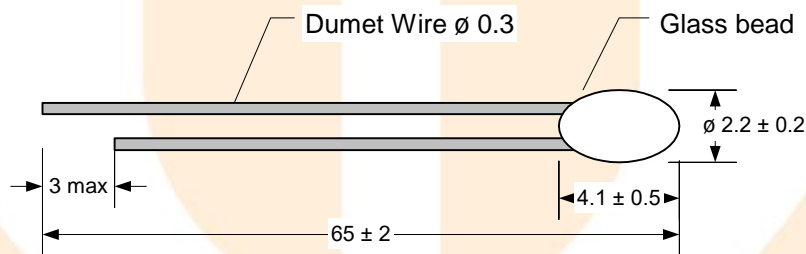

Specification of Glass Thermistor

PART NUMBER: **TT2-10KC8-13**

No. of pages: 9

Date: 19.02.2019

Revision: 00

FEATURES:

Element	Glass NTC Thermistor
No-load resistance at 25°C	10 000 Ω
Tolerance at 25°C	± 1%
Beta(25/100) Constant	3 492K ± 1.5%
Operating temperature range	-40°C ÷ 300°C

DRAWING:

UNITS: [mm]