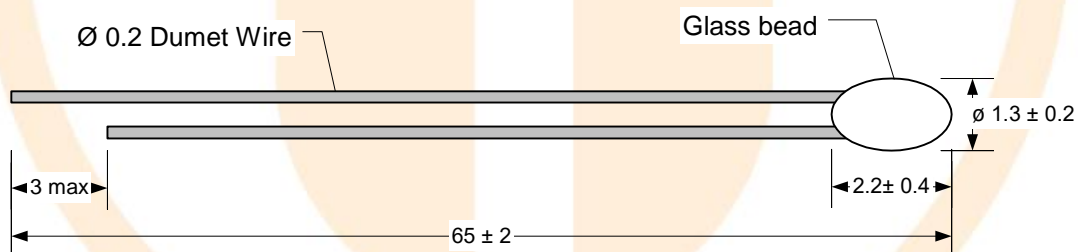

Specification of Glass Thermistor

PART NUMBER: **TT2-10KC8-3**

No. of pages: 8

Date: 19.02.2019

Revision: 00

FEATURES:

Element	Glass NTC Thermistor
No-load resistance at 25°C	10 000 Ω
Tolerance at 25°C	± 1%
Beta(25/85) Constant	3 435K ± 1%
Operating temperature range	-40°C ÷ 250°C

DRAWING:

UNITS: [mm]