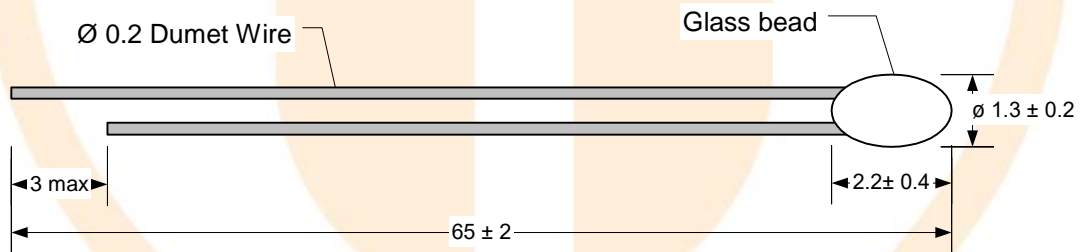

Specification of Glass Thermistor

PART NUMBER: **TT2-30KC5-3**

No. of pages: 9

Date: **19.02.2019**

Revision: **00**

FEATURES:

Element	Glass NTC Thermistor
No-load resistance at 25°C	30 000 Ω
Tolerance at 25°C	± 1%
Beta(25/85) Constant	3 990K ± 1%
Operating temperature range	-40°C ÷ 300°C

DRAWING:

UNITS: [mm]