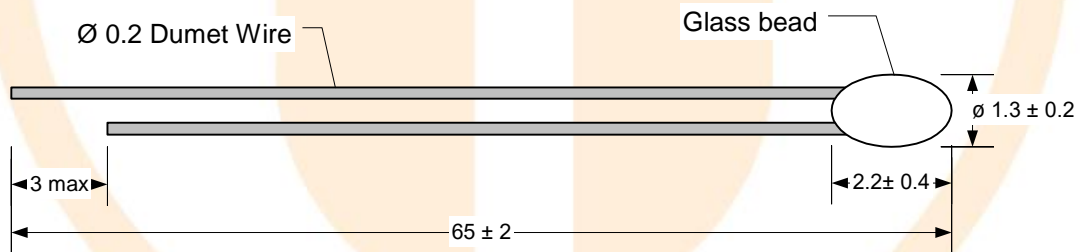

Specification of Glass Thermistor

PART NUMBER: **TT2-50KC3-9**

No. of pages: 7

Date: **19.02.2019**

Revision: **00**

FEATURES:

Element	Glass NTC Thermistor
No-load resistance at 25°C	50 000 Ω
Tolerance at 25°C	± 2.5%
Beta(25/85) Constant	3990K ± 1%
Operating temperature range	-40°C ÷ 200°C

DRAWING:

UNITS: [mm]