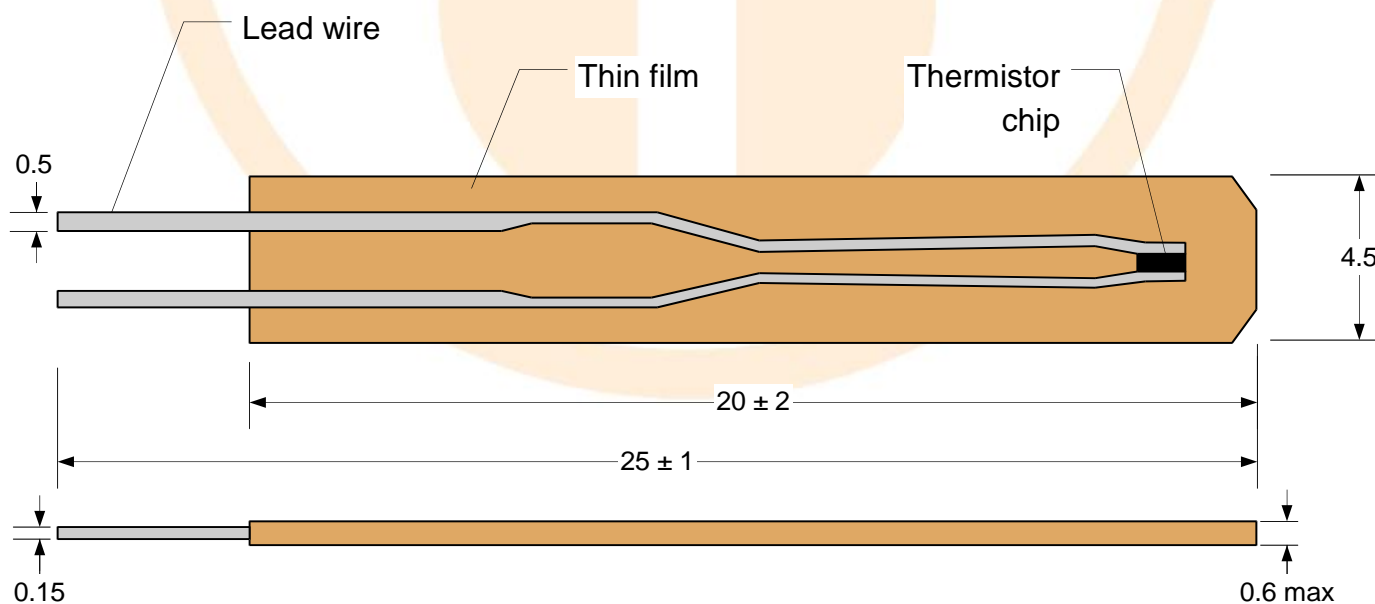

Specification of Thin Film NTC Thermistor

PART NUMBER: **TT6-100KC3L-5-AUR**

No. of pages: 5

Date: 19.02.2019

Revision: 00

FEATURES:

Element	Thin Film NTC Thermistor
No-load resistance at 25°C	100 000 Ω
Tolerance at 25°C	± 1%
Beta(25/50) Constant	3 950K ± 1%
Operating temperature range	-30°C ÷ 120°C

DRAWING:

UNITS: [mm]