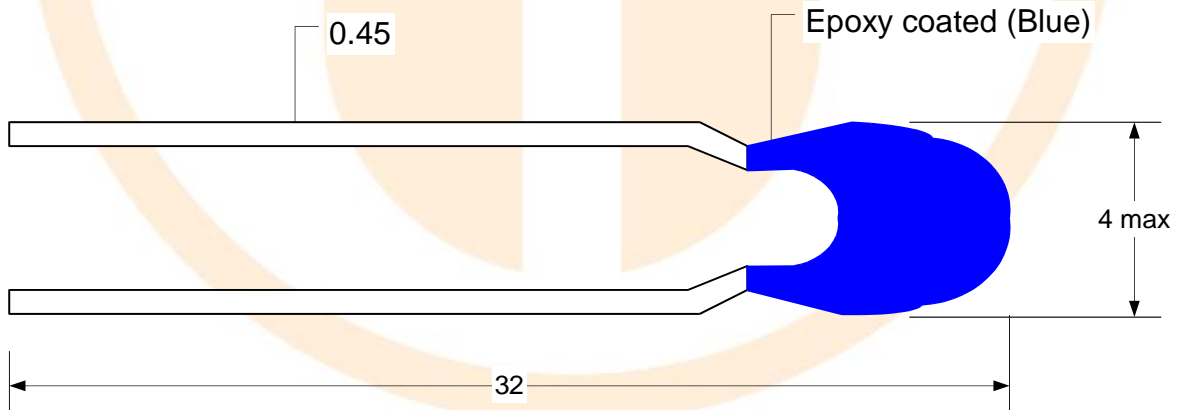

Specification of NTC Thermistor

PART NUMBER: **TT7-100KC3-3**

No. of pages: 5

Date: **04.03.2019**

Revision: **00**

FEATURES:

Element	NTC Thermistor
No-load resistance at 25°C	100 000 Ω
Tolerance at 25°C	± 1%
Beta(25/85) Constant	3 970K ± 1%
Operating temperature range	-40°C ÷ 125°C

DRAWING:

UNITS: [mm]