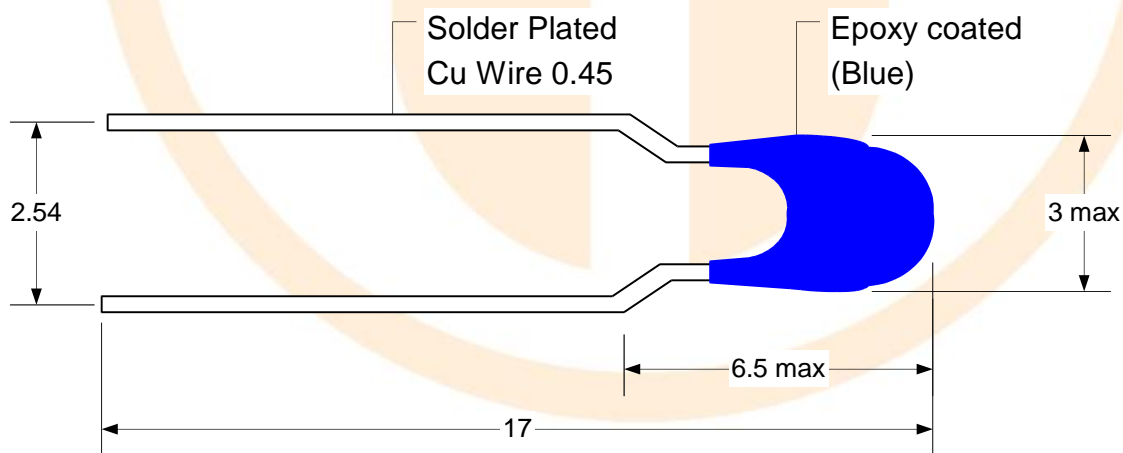

Specification of NTC Thermistor

PART NUMBER: **TT7-10KC8-3**

No. of pages: 5

Date: **04.03.2019**

Revision: **01**

FEATURES:

Element	NTC Thermistor
No-load resistance at 25°C	10 000 Ω
Tolerance at 25°C	± 1%
Beta(25/85) Constant	3 435K ± 1%
Operating temperature range	-40°C ÷ 125°C

DRAWING:

UNITS: [mm]