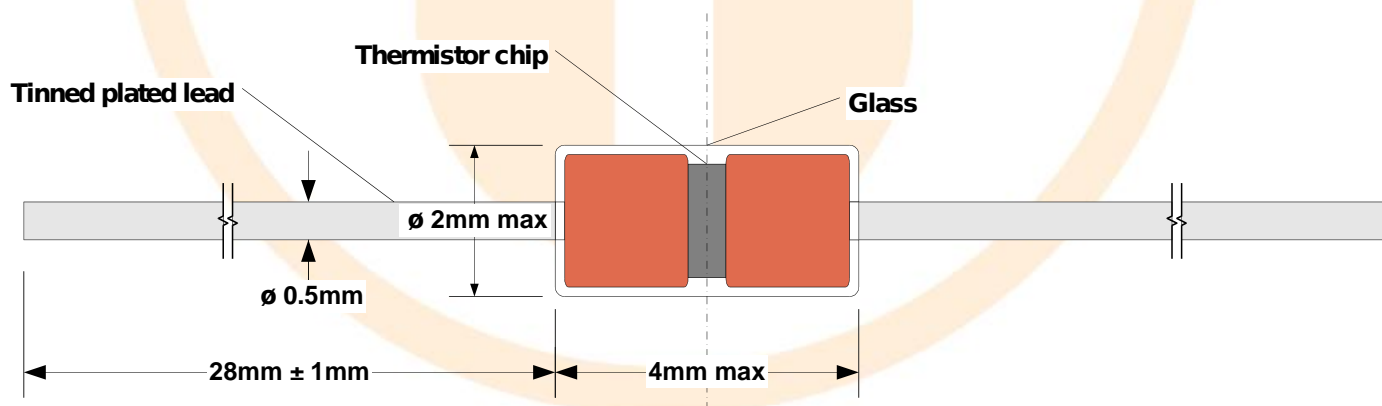

Specification of DO-35 NTC Thermistor

PART NUMBER: **TT-DO-10KC8-3-1%**

No. of pages: 8

Date: **20.02.2019**

Revision: **00**

FEATURES:

Element	DO-35 NTC Thermistor
No-load resistance at 25°C	10 000 Ω
Tolerance at 25°C	± 1%
Beta (25/85) Constant	3 435K ±1%
Operating temperature range	-40°C ÷ 250°C

DRAWING:

UNITS: [mm]