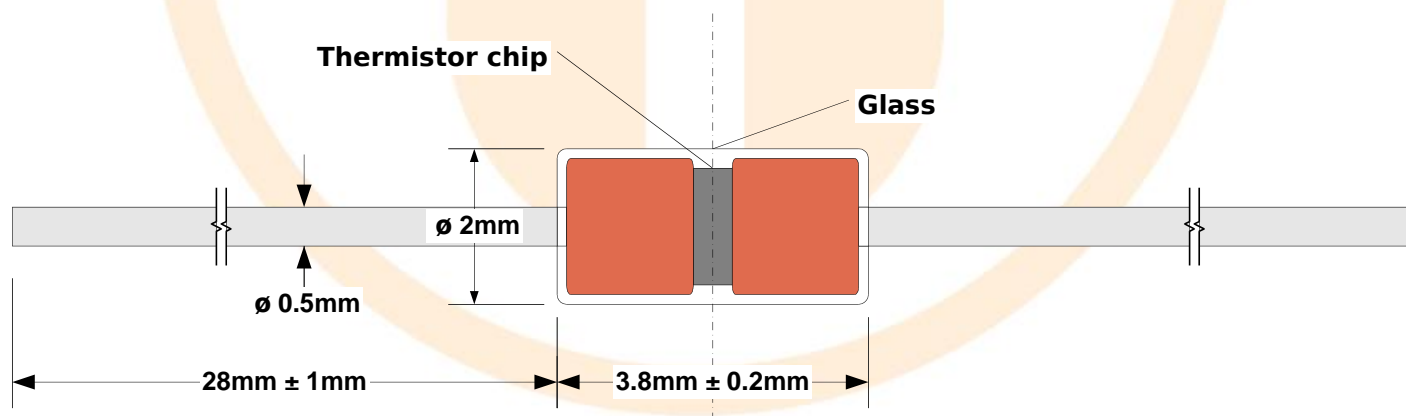

Specification of DO-35 NTC Thermistor

PART NUMBER: **TT-DO-2KC2H-1**

No. of pages: 8

Date: **20.02.2019**

Revision: **01**

FEATURES:

Element	DO-35 NTC Thermistor
No-load resistance at 25°C	2 000 Ω
Tolerance at 25°C	± 1%
Beta(25/85) Constant	3 400K ±1%
Operating temperature range	-40°C ÷ 250°C

DRAWING:

UNITS: [mm]