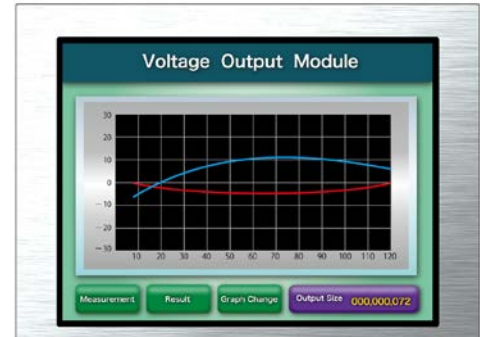

[Features]

- Ultra-wide viewing angle UA-SFT
- High contrast
- LVDS interface
- Selectable LVDS data input map
- LED backlight*1
- Replaceable backlight lamp

Pixel	1024(H) x 600(V)
Display area	195.072(H) x 113.4(V)mm (8.9 inches (23cm) diagonal)
Display color	16,777,216 colors (8-bit) or 262,144 colors (6-bit)
Pixel pitch	0.1905 (H) x 0.189 (V)mm
Luminance	300cd/m ² (typ.)
Contrast ratio	700:1 (typ.)
Viewing angle*2	Up: 88° (typ.), Down: 88° (typ.), Left: 88° (typ.), Right: 88° (typ.)
Response time*3	25ms (typ.)
Interface	1 x LVDS 6/8-bit
Power supply voltage	LCD panel signal processing board: 3.3V
Power consumption	2.6W (typ.)
Operating temperature	-20°C to +70°C
Storage temperature	-30°C to +80°C
Polarizer surface	Antiglare
Module size	214.0 (typ.) x 129.0 (typ.) x 5.7 (max.) mm
Weight	170g (typ.)
Backlight	LED backlight
LED driver	N/A

*1: 70k hours long life LED

*2: Contrast ratio ≥ 10:1

*3: Ton+Toff (10%←→90%)

*All information is subject to change without notice.

*Screen image is simulated.

<Tianma Japan web site>

Japanese <https://www.tianma.co.jp/jp>