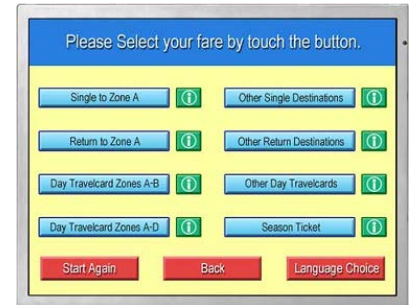

## [Features]

- Adoption of T-EVT (Transmissive-Enhanced View TFT)
- High luminance
- High contrast
- Low reflection
- Wide viewing angle
- Fast response time
- LVDS interface
- Selection LVDS input map
- Selection 8-bit digital 6-bit digital signals for data of RGB
- Small foot print
- Long-life LED backlight built in LED driver<sup>\*1</sup>