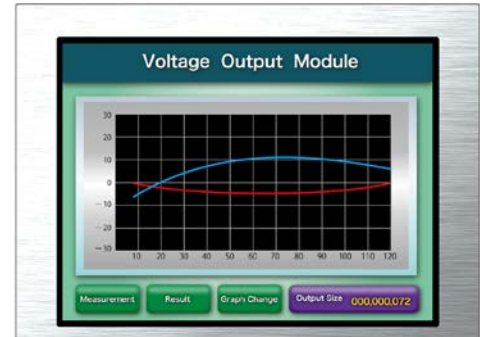

## [Features]

- High resolution
- High luminance, high contrast
- Wide viewing angle
- LVDS interface
- Reversible scan direction
- LED backlight\*1

|                       |   |
|-----------------------|---|
| Pixel                 | 1024(H) x 768(V)  |
| Display area          | 132.096(H) x 99.072(V)mm (6.5 inches (17cm) diagonal)                 |
| Display color         | 16,777,216 colors (8-bit) or 262,144 colors (6-bit)                   |
| Pixel pitch           | 0.129 (H) x 0.129 (V)mm   |
| Luminance             | 500cd/m <sup>2</sup> (typ.)   |
| Contrast ratio        | 500:1 (typ.)  |
| Viewing angle*2       | Up: 80° (typ.), Down: 60° (typ.), Left: 80° (typ.), Right: 80° (typ.) |
| Response time*3       | 25ms (typ.)   |
| Interface             | 1 x LVDS 6/8-bit  |
| Power supply voltage  | LCD panel signal processing board: 3.3V                               |
| Power consumption     | 3.9W (typ.)   |
| Operating temperature | -20°C to +70°C  |
| Storage temperature   | -30°C to +80°C  |
| Polarizer surface     | Clear   |
| Module size           | 153.0 (typ.) x 118.0 (typ.) x 9.0 (max.) mm                           |
| Weight                | 165g (typ.)   |
| Backlight             | LED backlight   |
| LED driver            | N/A   |

\*1: 16k hours LED life

\*2: Contrast ratio ≥ 10:1

\*3: Ton+Toff (10%←→90%)

\*All information is subject to change without notice.

\*Screen image is simulated.

<Tianma Japan web site>

Japanese <https://www.tianma.co.jp/jp>