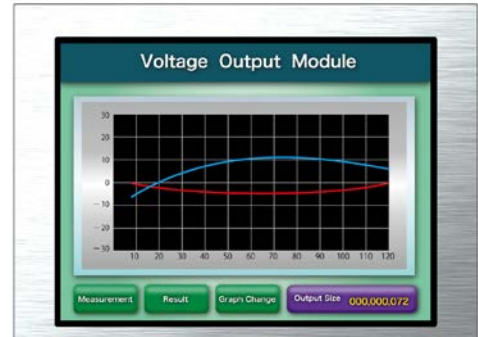

## [Features]

- T-EVT (Transmissive-Enhanced View TFT)
- High resolution
- High luminance, high contrast
- Wide viewing angle
- LVDS interface
- Reversible scan direction
- LED backlight\*1

Pixel	1024(H) x 768(V)
Display area	132.096(H) x 99.072(V)mm (6.5 inches (17cm) diagonal)
Display color	16,777,216 colors (8-bit) or 262,144 colors (6-bit)
Pixel pitch	0.129 (H) x 0.129 (V)mm
Luminance	650cd/m <sup>2</sup> (typ.)
Contrast ratio	500:1 (typ.)
Viewing angle*2	Up: 80° (typ.), Down: 60° (typ.), Left: 80° (typ.), Right: 80° (typ.)
Response time*3	25ms (typ.)
Interface	LVDS 6/8-bit
Power supply voltage	LCD panel signal processing board: 3.3V
Power consumption	3.9W (typ.)
Operating temperature	-20°C to +70°C
Storage temperature	-30°C to +80°C
Polarizer surface	Clear + Anti-reflection (AR)
Module size	153.0 (typ.) x 118.0 (typ.) x 9.0 (max.) mm
Weight	170g (typ.)
Backlight	LED backlight
LED driver	N/A

\*1: 16k hours LED life

\*2: Contrast ratio ≥ 10:1

\*3: Ton+Toff (10%←→90%)

\*All information is subject to change without notice.

\*Screen image is simulated.

<Tianma Japan web site>

Japanese <https://www.tianma.co.jp/jp>