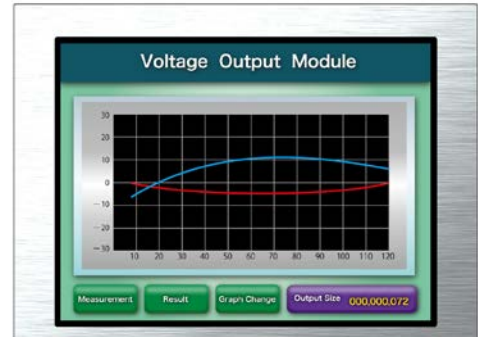

## [Features]

- Wide viewing angle
- LVDS interface
- Selectable LVDS input map
- Narrow border
- Reversible scan direction
- Long life LED backlight\*1

<b>Pixel</b>	1024(H) x 768(V)
<b>Display area</b>	304.128(H) x 228.096(V)mm (15.0 inches (38cm) diagonal)
<b>Display color</b>	16,777,216 colors (6-bit+FRC)
<b>Pixel pitch</b>	0.297 (H) x 0.297 (V)mm
<b>Luminance</b>	500cd/m <sup>2</sup> (typ.)
<b>Contrast ratio</b>	600:1 (typ.)
<b>Viewing angle*2</b>	Up: 80° (typ.), Down: 60° (typ.), Left: 80° (typ.), Right: 80° (typ.)
<b>Response time*3</b>	18ms (typ.)
<b>Interface</b>	1 x LVDS 8-bit
<b>Power supply voltage</b>	LCD panel signal processing board: 3.3V
<b>Power consumption</b>	9.8W (typ.)
<b>Operating temperature</b>	-20°C to +70°C
<b>Storage temperature</b>	-30°C to +80°C
<b>Polarizer surface</b>	Anti-glare (AG)
<b>Module size</b>	326.5 (typ.) x 253.5 (typ.) x 11.5 (typ.) mm
<b>Weight</b>	970g (typ.)
<b>Backlight</b>	LED backlight
<b>LED driver</b>	150PW02F (optional)

\*1: 70k hours LED life

\*2: Contrast ratio ≥ 10:1

\*3: Ton+Toff (10%←→90%)

\*All information is subject to change without notice.

\*Screen image is simulated.

<Tianma Japan web site>

Japanese <https://www.tianma.co.jp/jp>