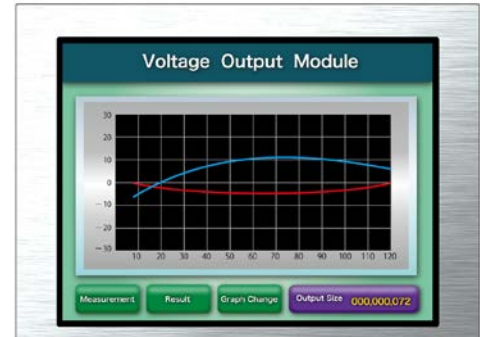

## [Features]

- Ultra-wide viewing angle UA-SFT
- High luminance, high contrast
- ColorXcell color enhancement technology
- Wide temperature range
- Reversible scan direction
- Long life LED backlight\*1

Pixel	1280(H) x 800(V)
Display area	261.12(H) x 163.2(V)mm (12.1 inches (31cm) diagonal)
Display color	16,777,216 colors (8-bit), 262,144 colors (6-bit)
Pixel pitch	0.204 (H) x 0.204 (V)mm
Luminance	450cd/m <sup>2</sup> (typ.)
Contrast ratio	1000:1 (typ.)
Viewing angle*2	Up: 88° (typ.), Down: 88° (typ.), Left: 88° (typ.), Right: 88° (typ.)
Response time*3	25ms (typ.)
Interface	1 x LVDS 6/8-bit
Power supply voltage	LCD panel signal processing board: 3.3V
Power consumption	6.45W (typ.)
Operating temperature	-20°C to +70°C
Storage temperature	-30°C to +80°C
Polarizer surface	Clear
Module size	277.7 (typ.) x 180.6 (typ.) x 8.7 (typ.) mm
Weight	460g (typ.)
Backlight	LED backlight
LED driver	104PW03F (optional)