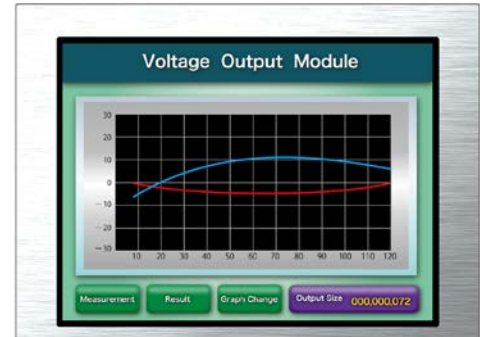

## [Features]

- PCAP Projected Capacitive touch panel
- ColorXcell color enhancement technology
- High contrast
- Wide temperature range
- Reversible scan direction
- Long life LED backlight\*1

Pixel	1280(H) x 800(V)
Display area	261.12(H) x 163.2(V)mm (12.1 inches (31cm) diagonal)
Display color	16,777,216 colors (8-bit + FRC), 262,144 colors (6-bit)
Pixel pitch	0.204 (H) x 0.204 (V)mm
Luminance	400cd/m <sup>2</sup> (typ.)
Contrast ratio	1000:1 (typ.)
Viewing angle*2	Up: 88° (typ.), Down: 88° (typ.), Left: 88° (typ.), Right: 88° (typ.)
Response time*3	25ms (typ.)
Interface	1 x LVDS 6/8-bit
Power supply voltage	LCD panel signal processing board: 3.3V
Power consumption	7.00W (typ.)
Operating temperature	-20°C to +70°C
Storage temperature	-30°C to +80°C
Polarizer surface	Anti-glare (AG) + Anti-finger print (AFP)
Module size	277.77 (typ.) x 180.6 (typ.) x 10.2 (max.) mm
Weight	620g (typ.)
Backlight	LED backlight
LED driver	104PW03F (optional)

\*1: 70k hours LED life

\*2: Contrast ratio ≥ 10:1

\*3: Ton+Toff (10%←→90%)

\*All information is subject to change without notice.

\*Screen image is simulated.

<Tianma Japan web site>

Japanese <https://www.tianma.co.jp/jp>