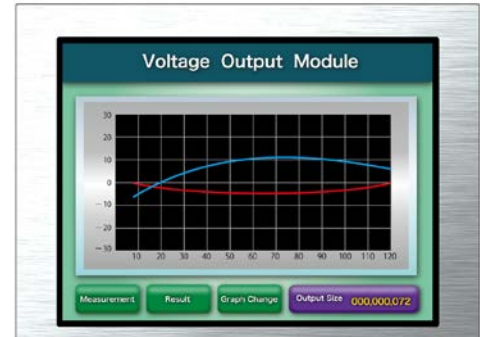

[Features]

- Ultra-wide viewing angle SFT
- ColorXcell color enhancement technology
- High luminance, high contrast
- Wide temperature range
- Reversible scan direction
- Long life LED backlight*1

Pixel	1280(H) x 800(V)
Display area	261.12(H) x 163.2(V)mm (12.1 inches (31cm) diagonal)
Display color	16,777,216 colors (8-bit + FRC), 262,144 colors (6-bit)
Pixel pitch	0.204 (H) x 0.204 (V)mm
Luminance	450cd/m ² (typ.)
Contrast ratio	1000:1 (typ.)
Viewing angle*2	Up: 88° (typ.), Down: 88° (typ.), Left: 88° (typ.), Right: 88° (typ.)
Response time*3	25ms (typ.)
Interface	1 x LVDS 6/8-bit
Power supply voltage	LCD panel signal processing board: 3.3V
Power consumption	6.45W (typ.)
Operating temperature	-20°C to +70°C
Storage temperature	-30°C to +80°C
Polarizer surface	Anti-glare (AG)
Module size	277.77 (typ.) x 180.6 (typ.) x 8.7 (typ.) mm
Weight	460g (typ.)
Backlight	LED backlight
LED driver	104PW03F (optional)

*1: 70k hours LED life

*2: Contrast ratio ≥ 10:1

*3: Ton+Toff (10%←→90%)

*All information is subject to change without notice.

*Screen image is simulated.

<Tianma Japan web site>

Japanese <https://www.tianma.co.jp/jp>