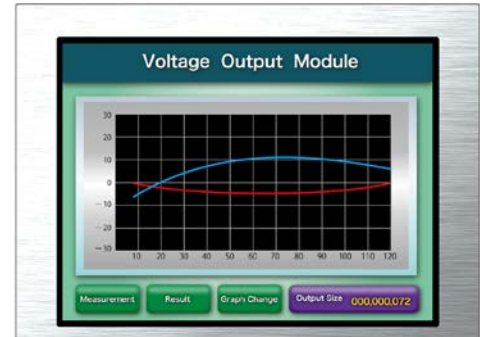

[Features]

- Ultra-wide viewing angle SFT
- Narrow frame
- Wide temperature range
- LVDS interface
- Selectable 8-bit or 6-bit RGB signals
- LED backlight*1 with LED driver built-in

Pixel	1920(H) x 1080(V)
Display area	198.72(H) x 111.78(V)mm (9.0 inches (23cm) diagonal)
Display color	16,777,216 colors (8-bit + FRC), 262,144 colors (6-bit)
Pixel pitch	0.1035 (H) x 0.1035 (V)mm
Luminance	400cd/m ² (typ.)
Contrast ratio	700:1 (typ.)
Viewing angle*2	Up: 88° (typ.), Down: 88° (typ.), Left: 88° (typ.), Right: 88° (typ.)
Response time*3	25ms (typ.)
Interface	2 x LVDS 6/8-bit
Power supply voltage	LCD panel signal processing board: 3.3V, LED backlight: 12V
Power consumption	11.4W (typ.)
Operating temperature	-20°C to +70°C
Storage temperature	-30°C to +80°C
Polarizer surface	Anti-glare (AG)
Module size	214.6 (typ.) x 130.0 (typ.) x 9.1 (max.) mm
Weight	270g (typ.)
Backlight	LED backlight
LED driver	Built-in

*1: 70k hours LED life

*2: Contrast ratio ≥ 10:1

*3: Ton+Toff (10%←→90%)

*All information is subject to change without notice.

*Screen image is simulated.

<Tianma Japan web site>

Japanese <https://www.tianma.co.jp/jp>