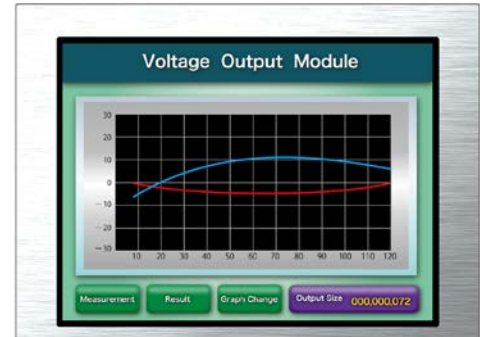

[Features]

- Wide viewing angle
- Wide temperature range
- 6-bit digital RGB signals
- Reversible-scan direction
- Long life LED backlight^{*1} built in LED driver

Pixel	640(H) x 480(V)
Display area	115.2(H) x 86.4(V)mm (5.7 inches (14cm) diagonal)
Display color	262,144 colors
Pixel pitch	0.18 (H) x 0.18 (V)mm
Luminance	550cd/m ² (typ.)
Contrast ratio	900:1 (typ.)
Viewing angle ^{*2}	Up: 80° (typ.), Down: 80° (typ.), Left: 80° (typ.), Right: 80° (typ.)
Response time ^{*3}	18ms (typ.)
Interface	CMOS, RGB 6-bit
Power supply voltage	LCD panel signal processing board: 3.3V, LED driver: 12.0V
Power consumption	2.3W (typ.)
Operating temperature	-30°C to +85°C
Storage temperature	-30°C to +85°C
Polarizer surface	Antiglare
Module size	144.0 (typ.) x 104.6 (typ.) x 12.8 (max.) mm
Weight	150g (typ.)
Backlight	LED backlight
LED driver	Built-in

*1: 70k hours long life LED

*2: Contrast ratio ≥ 10:1

*3: Ton+Toff (10%←→90%)

*All information is subject to change without notice.

*Screen image is simulated.

<Tianma Japan web site>

Japanese <https://www.tianma.co.jp/jp>