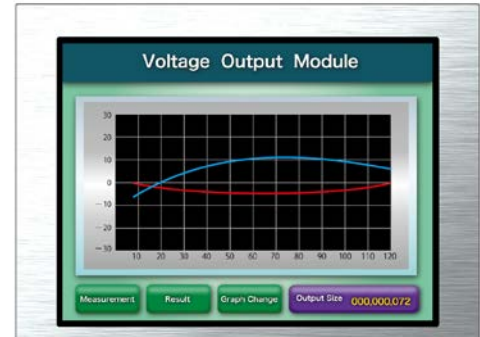

[Features]

- T-EVT Transmissive Enhanced View TFT
- High luminance, high contrast
- Wide viewing angle
- Wide temperature range
- Reversible scan direction
- LED backlight*1

Pixel	640(H) x 480(V)
Display area	132.48(H) x 99.36(V)mm (6.5 inches (17cm) diagonal)
Display color	16,777,216 colors (8-bit), 262,144 colors (6-bit)
Pixel pitch	0.207 (H) x 0.207 (V)mm
Luminance	800cd/m ² (typ.)
Contrast ratio	600:1 (typ.)
Viewing angle*2	Up: 80° (typ.), Down: 60° (typ.), Left: 80° (typ.), Right: 80° (typ.)
Response time*3	25ms (typ.)
Interface	1 x LVDS 6/8-bit
Power supply voltage	LCD panel signal processing board : 3.3V
Power consumption	2.4W (typ.)
Operating temperature	-20°C to +70°C
Storage temperature	-30°C to +80°C
Polarizer surface	Clear + Antireflection (AR)
Module size	153.0 (typ.) x 118.0 (typ.) x 9.0 (typ.) mm
Weight	170g (typ.)
Backlight	LED backlight
LED driver	N/A

*1: 40k hours LED life

*2: Contrast ratio ≥ 10:1

*3: Ton+Toff (10%←→90%)

*All information is subject to change without notice.

*Screen image is simulated.

<Tianma Japan web site>

Japanese <https://www.tianma.co.jp/jp>