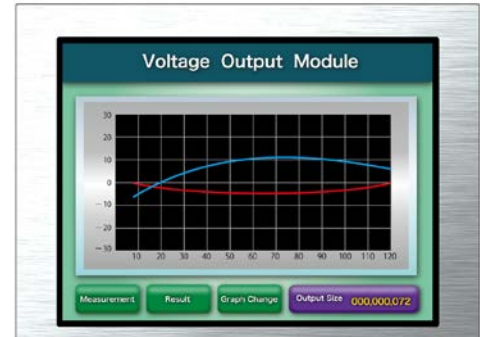

[Features]

- High luminance, high contrast
- Wide viewing angle
- LVDS interface
- Wide temperature range
- Reversible scan direction
- LED backlight*1

Pixel	640(H) x 480(V)
Display area	132.48(H) x 99.36(V)mm (6.5 inches (17cm) diagonal)
Display color	16,777,216 colors (8-bit), 262,144 colors (6-bit)
Pixel pitch	0.207 (H) x 0.207 (V)mm
Luminance	550cd/m ² (typ.)
Contrast ratio	600:1 (typ.)
Viewing angle*2	Up: 80° (typ.), Down: 60° (typ.), Left: 80° (typ.), Right: 80° (typ.)
Response time*3	25ms (typ.)
Interface	1 x LVDS 6/8-bit
Power supply voltage	LCD panel signal processing board : 3.3V
Power consumption	2.4W (typ.)
Operating temperature	-20°C to +70°C
Storage temperature	-30°C to +80°C
Polarizer surface	Antiglare (AG)
Module size	153.0 (typ.) x 118.0 (typ.) x 9.0 (max.) mm
Weight	165g (typ.)
Backlight	LED backlight
LED driver	N/A

*1: 40k hours LED life

*2: Contrast ratio ≥ 10:1

*3: Ton+Toff (10%←→90%)

*All information is subject to change without notice.

*Screen image is simulated.

<Tianma Japan web site>

Japanese <https://www.tianma.co.jp/jp>