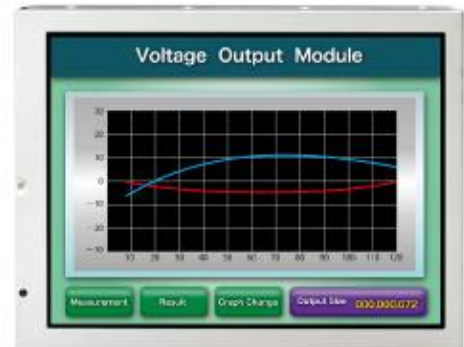

[Features]

- **ColorXcell**^{*1}
- High luminance (600cd/m²)
- High contrast (800:1)
- 16.77M/262K colors (LVDS RGB 8-bit/6-bit)
- Wide temperature(-30°C to +80°C)
- Reversible-scan direction
- Long-life LED backlight^{*2}

Pixel	640(H) x 480(V)
Display area	132.48(H) x 99.36(V)mm 6.5 inches (17cm)
Display color	16,777,216 colors/262,144 colors
Pixel pitch	0.207(H) x 0.207(V) mm
Luminance	600cd/m ² (typ.)
Contrast ratio	800:1 (typ.)
Viewing angle ^{*3}	Up:80°, Down:80°, Left:80°, Right:80°
Response time ^{*4}	18ms (typ.)
Signal system	LVDS 1-port RGB 8-bit/6-bit
Power supply voltage	3.3V
Power consumption	2.6 W (typ.)
Operating temperature	-30°C to +80°C
Storage temperature	-30°C to +80°C
Polarizer surface	Antiglare
Module size	W 153.0 (typ.) x H 118.0 (typ.) x D 8.7 (max.) mm
Weight	150g (typ.)
Backlight	LED backlight (Replaceable)
LED driver	65PW01F

*1: ColorXcell Technology (Color Enhancement)

*2 70k hours long life LED

*3: Contrast ratio ≥ 10:1

*4: Ton+Toff (10%←→90%)

*All information is subject to change without notice.

*Screen images are simulated.