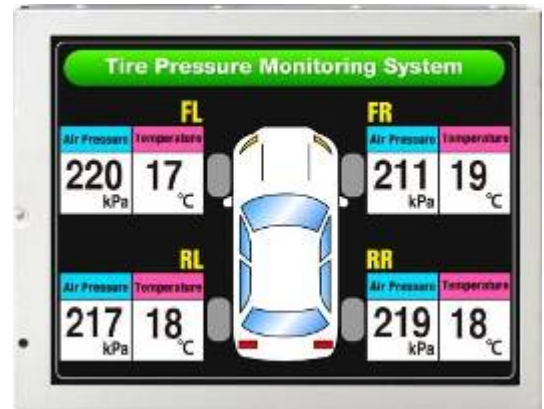

[Features]

- **ColorXcell**^{*1}
- High luminance (1000cd/m²)
- High contrast (800:1)
- 16.77M/262K colors (LVDS RGB 8-bit/6-bit)
- Wide temperature(-30°C to +80°C)
- Reversible-scan direction
- Long-life LED backlight^{*2}

Pixel	640(H) x 480(V)
Display area	132.48(H) x 99.36(V)mm 6.5 inches (17cm)
Display color	16,777,216 colors/262,144 colors
Pixel pitch	0.207(H) x 0.207(V)mm
Luminance	1000cd/m ² (typ.)
Contrast ratio	800:1 (typ.)
Viewing angle ^{*3}	Up:80°, Down:80°, Left:80°, Right:80°
Response time ^{*4}	18ms (typ.)
Signal system	LVDS 1-port RGB 8-bit/6-bit
Power supply voltage	3.3V
Power consumption	3.8 W (typ.)
Operating temperature	-30°C to +80°C
Storage temperature	-30°C to +80°C
Polarizer surface	Clear
Module size	W 153.0 (typ.) x H 118.0 (typ.) x D 8.7 (max.) mm
Weight	150g (typ.)
Backlight	LED backlight (Replaceable)
LED driver	104PW03F

*1: ColorXcell Technology (Color Enhancement)

*2: 70k hours long life LED

*3: Contrast ratio ≥ 10:1

*4: Ton+Toff (10%←→90%)

*All information is subject to change without notice.

*Screen images are simulated.