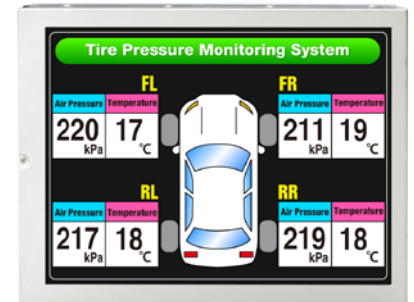

[Features]

- Adoption of T-EVT (Transmissive- Enhanced View TFT)
- High luminance
- High contrast
- Low reflection
- Wide viewing angle
- Wide temperature range
- Reversible-scan direction
- 6-bit digital RGB signals
- DE (Data enable) function
- Long life LED backlight^{*1}
- Replaceable lamp for backlight

Pixel	640(H) x 480(V)
Display area	132.48(H) x 99.36(V)mm (6.5inch (17cm) diagonal)
Display color	262,144 colors
Pixel pitch	0.207(H) x 0.207(V)mm
Luminance	1,000cd/m ² (typ.)
Contrast ratio	800:1 (typ.)
Viewing angle^{*2}	Up: 80°, Down: 80°, Left: 80°, Right: 80°
Response time^{*3}	18ms (typ.)
Signal system	CMOS RGB 6-bit
Power supply voltage	3.3V/5.0V
Power consumption	3.9W (typ.)
Operating temperature	-30°C to +80°C
Storage temperature	-30°C to +80°C
Polarizer surface	Clear + Antireflection (AR)
Module size	W 153.0 (typ.) x H 118.0 (typ.) x D 8.7 (max.) mm
Weight	155g (typ.)
Backlight	LED backlight (Replaceable)
LED driver	104PW03F

*1: 70k hours long life LED

*2: Contrast ratio ≥ 10:1

*3: Ton+Toff (10%←→90%)

*All information is subject to change without notice.

*Screen images are simulated.

<Tianma Japan web site>

Japanese <https://www.tianma.co.jp/jp>