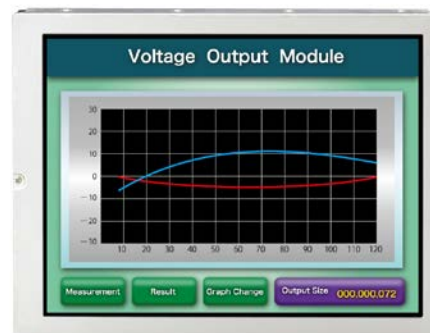

[Features]

- High luminance
- High contrast
- Wide viewing angle
- Wide temperature range
- 6-bit digital RGB signals
- DE (Data enable) function
- Reversible-scan direction
- Long life LED backlight^{*1}
- Replaceable lamp for backlight

Pixel	640(H) x 480(V)
Display area	132.48(H) x 99.36(V)mm (6.5inch (17cm) diagonal)
Display color	262,144 colors
Pixel pitch	0.207(H) x 0.207(V)mm
Luminance	600cd/m ² (typ.)
Contrast ratio	800:1 (typ.)
Viewing angle^{*2}	Up: 80°, Down: 80°, Left: 80°, Right: 80°
Response time^{*3}	18ms (typ.)
Signal system	CMOS RGB 6-bit
Power supply voltage	3.3V/5.0V
Power consumption	2.7W (typ.)
Operating temperature	-30°C to +80°C
Storage temperature	-30°C to +80°C
Polarizer surface	Antiglare
Module size	W 153.0 (typ.) x H 118.0 (typ.) x D 8.7 (max.) mm
Weight	150g (typ.)
Backlight	LED backlight (Replaceable)
LED driver	65PW01F