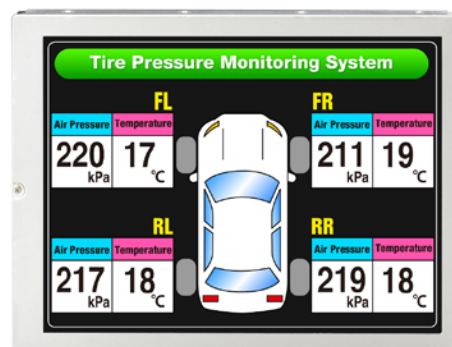

## [Features]

- High luminance
- High contrast
- Wide viewing angle
- Wide temperature range
- Reversible-scan direction
- 6-bit digital RGB signals
- DE (Data enable) function
- Long life LED backlight<sup>\*1</sup>
- Replaceable lamp for backlight

Pixel	640(H) x 480(V)
Display area	132.48(H) x 99.36(V)mm (6.5inch (17cm) diagonal)
Display color	262,144 colors
Pixel pitch	0.207(H) x 0.207(V) mm
Luminance	1,000cd/m <sup>2</sup> (typ.)
Contrast ratio	800:1 (typ.)
Viewing angle <sup>*2</sup>	Up: 80°, Down: 80°, Left: 80°, Right: 80°
Response time <sup>*3</sup>	18ms (typ.)
Signal system	CMOS RGB 6-bit
Power supply voltage	3.3V/5.0V
Power consumption	3.9W (typ.)
Operating temperature	-30°C to +80°C
Storage temperature	-30°C to +80°C
Polarizer surface	Clear
Module size	W 153.0 (typ.) x H 118.0 (typ.) x D 8.7 (max.) mm
Weight	150g (typ.)
Backlight	LED backlight (Replaceable)
LED driver	104PW03F

\*1: 70k hours long life LED

\*2: Contrast ratio ≥ 10:1

\*3: Ton+Toff (10%←→90%)

\*All information is subject to change without notice.

\*Screen images are simulated.

<Tianma Japan web site>

Japanese <https://www.tianma.co.jp/jp>