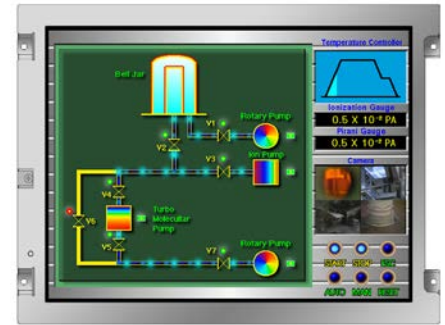

[Features]

- High luminance
- High contrast
- Wide viewing angle
- Wide temperature range
- Reversible-scan direction
- 6-bit digital RGB signals
- DE (Data enable) function
- Long life LED backlight type^{*1}
- Replaceable lamp for backlight

Pixel	640(H) x 480(V)
Display area	170.88(H) x 128.16(V)mm (8.4 inches (21cm) diagonal)
Display color	262,144 colors
Pixel pitch	0.267(H) x 0.267(V) mm
Luminance	500cd/m ² (typ.)
Contrast ratio	1,000:1 (typ.)
Viewing angle^{*2}	Up: 80°,Down: 80°,Left: 80°,Right: 80°
Response time^{*3}	18ms (typ.)
Signal system	CMOS RGB 6-bit
Power supply voltage	3.3V / 5.0V
Power consumption	3.2W (typ.)
Operating temperature	-30°C to +80°C
Storage temperature	-30°C to +80°C
Polarizer surface	Antiglare
Module size	200.0 (typ.) x 152.0 (typ.) x 8.7 (max.) mm
Weight	260g (typ.)
Backlight	LED backlight(Replaceable)
LED driver	104PW03F