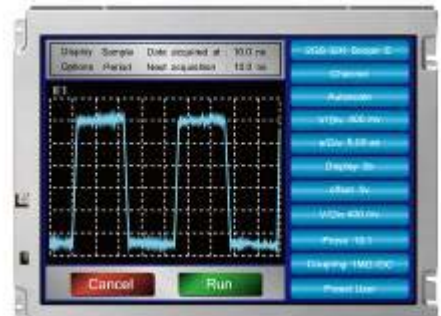

[Features]

- High luminance(450cd/m²)
- High contrast(900:1)
- 262K colors (CMOS RGB 6-bit)
- Wide temperature(-30°C to +80°C)
- Reversible-scan direction
- Long-life LED backlight*¹

Pixel	640(H) x 480(V)
Display area	211.2(H) x 158.4(V) mm 10.4 inches (26cm)
Display color	262,144 colors
Pixel pitch	0.33(H) x 0.33(V) mm
Luminance	450cd/m ² (typ.)
Contrast ratio	900:1 (typ.)
Viewing angle*²	Up: 80°,Down: 80°,Left: 80°,Right: 80°
Response time*³	18ms (typ.)
Signal system	CMOS RGB 6-bit
Power supply voltage	3.3V / 5.0V
Power consumption	3.7W (typ.)
Operating temperature	-30°C to +80°C
Storage temperature	-30°C to +80°C
Polarizer surface	Clear
Module size	243.0 (typ.) x 185.1 (typ.) x 11.0 (max.) mm
Weight	475g (typ.)
Backlight	LED backlight(Replaceable)
LED driver	104PW03F

*¹ 70k hours long life LED

*² Contrast ratio ≥ 10:1

*³ Ton+Toff (10%←→90%)

*All information is subject to change without notice.

*Screen images are simulated.

<Tianma Japan web site>

Japanese <https://www.tianma.co.jp/jp>