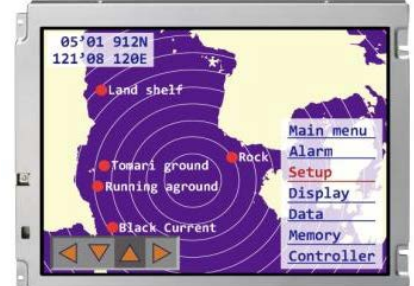

[Features]

- Adoption of T-EVT(Transmissive-Enhanced View TFT))
- High luminance(900cd/m²)
- High contrast(900:1)
- 262K colors (CMOS RGB 6-bit)
- Wide temperature(-30°C to +80°C)
- Reversible-scan direction
- Long-life LED backlight^{*1}

Pixel	640(H) x 480(V)
Display area	211.2(H) x 158.4(V) mm 10.4 inches (26cm)
Display color	262,144 colors
Pixel pitch	0.33(H) x 0.33(V) mm
Luminance	900cd/m ² (typ.)
Contrast ratio	900:1 (typ.)
Viewing angle ^{*2}	Up: 80°,Down: 80°,Left: 80°,Right: 80°
Response time ^{*3}	18ms (typ.)
Signal system	CMOS RGB 6-bit
Power supply voltage	3.3V / 5.0V
Power consumption	6.4W (typ.)
Operating temperature	-30°C to +80°C
Storage temperature	-30°C to +80°C
Polarizer surface	Clear + Antireflection
Module size	243.0 (typ.) x 185.1 (typ.) x 11.0 (max.) mm
Weight	475g (typ.)
Backlight	LED backlight(Replaceable)
LED driver	104PW01F