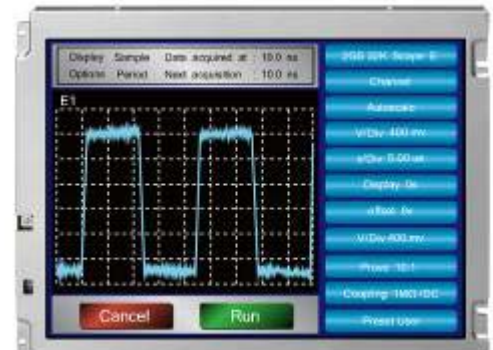

[Features]

- High contrast(900:1)
- 262K colors (CMOS RGB 6-bit)
- Wide temperature(-30°C to +80°C)
- Reversible-scan direction
- Long-life LED backlight*1

Pixel	640(H) x 480(V)
Display area	211.2(H) x 158.4(V) mm 10.4 inches (26cm)
Display color	262,144 colors
Pixel pitch	0.33(H) x 0.33(V) mm
Luminance	450cd/m ² (typ.)
Contrast ratio	900:1 (typ.)
Viewing angle ^{*2}	Up: 80°,Down: 80°,Left: 80°,Right: 80°
Response time ^{*3}	18ms (typ.)
Signal system	CMOS RGB 6-bit
Power supply voltage	3.3V / 5.0V
Power consumption	3.7W (typ.)
Operating temperature	-30°C to +80°C
Storage temperature	-30°C to +80°C
Polarizer surface	Antiglare
Module size	243.0 (typ.) x 185.1 (typ.) x 11.0 (max.) mm
Weight	475g (typ.)
Backlight	LED backlight(Replaceable)
LED driver	104PW03F

*1: 70k hours long life LED

*2: Contrast ratio ≥ 10:1

*3: Ton+Toff (10%←→90%)

*All information is subject to change without notice.

*Screen images are simulated.

<Tianma Japan web site>

Japanese <https://www.tianma.co.jp/jp>