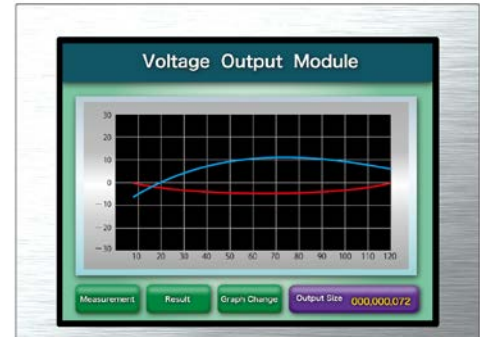

[Features]

- PCAP Projected Capacitive touch panel
- Touch panel with cover glass
- Wide viewing angle
- Wide temperature range
- Reversible scan direction
- Long life LED backlight*1

Pixel	800(H) x 480(V)
Display area	152.4(H) x 91.44(V)mm (7.0 inches (18cm) diagonal)
Display color	262,144 colors
Pixel pitch	0.1905 (H) x 0.1905 (V)mm
Luminance	430cd/m ² (typ.)
Contrast ratio	800:1 (typ.)
Viewing angle*2	Up: 80° (typ.), Down: 80° (typ.), Left: 80° (typ.), Right: 80° (typ.)
Response time*3	8ms (typ.)
Interface	1 x LVDS
Power supply voltage	LCD panel signal processing board: 3.3V, LED driver: 12.0V
Power consumption	3.3W (typ.)
Operating temperature	-30°C to +80°C
Storage temperature	-40°C to +80°C
Polarizer surface	Antiglare (AG) + Anti-fingerprint (AFP)
Module size	170.0 (typ.) x 111.0 (typ.) x 10.1 (typ.) mm
Weight	245g (typ.)
Backlight	LED backlight
LED driver	Built-in

*1: 100k hours LED life

*2: Contrast ratio ≥ 10:1

*3: Ton+Toff (10%←→90%)

*All information is subject to change without notice.

*Screen image is simulated.

<Tianma Japan web site>

Japanese <https://www.tianma.co.jp/jp>