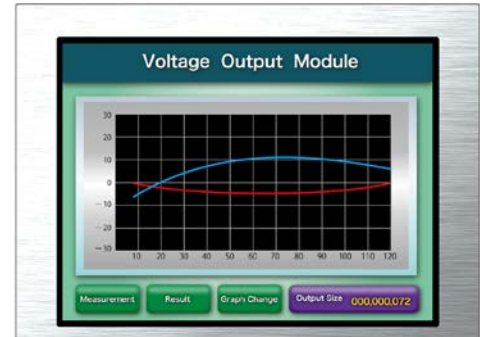

[Features]

- Wide viewing angle
- Wide temperature range
- LVDS interface
- Reversible scan direction
- Long life LED backlight*1
- Built-in LED driver

Pixel	800(H) x 480(V)
Display area	152.4(H) x 91.44(V)mm (7.0 inches (18cm) diagonal)
Display color	16,194,277 colors
Pixel pitch	0.1905 (H) x 0.1905 (V)mm
Luminance	500cd/m ² (typ.)
Contrast ratio	800:1 (typ.)
Viewing angle*2	Up: 80° (typ.), Down: 80° (typ.), Left: 80° (typ.), Right: 80° (typ.)
Response time*3	8ms (typ.)
Interface	1 x LVDS
Power supply voltage	LCD panel signal processing board: 3.3V, LED driver: 12.0V
Power consumption	3.0W (typ.)
Operating temperature	-30°C to +80°C
Storage temperature	-40°C to +80°C
Polarizer surface	Clear
Module size	170.0 (typ.) x 111.0 (typ.) x 8.5 (typ.) mm
Weight	185g (typ.)
Backlight	LED backlight
LED driver	Built-in

*1: 100k hours LED life

*2: Contrast ratio ≥ 10:1

*3: Ton+Toff (10%←→90%)

*All information is subject to change without notice.

*Screen image is simulated.

<Tianma Japan web site>

Japanese <https://www.tianma.co.jp/jp>