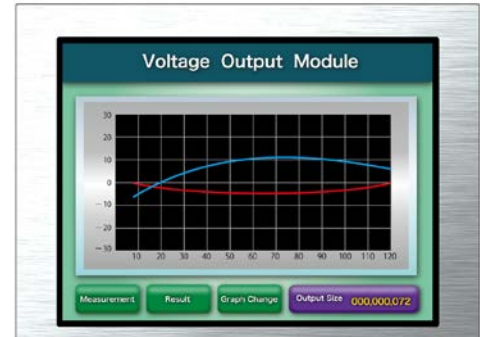

[Features]

- T-EVT Transmissive-Enhanced View TFT
- High luminance, high contrast
- Wide viewing angle
- Low reflection
- Reversible scan direction
- LED backlight*1

Pixel	800(H) x 480(V)
Display area	152.4(H) x 91.44(V)mm (7.0 inches (18cm) diagonal)
Display color	16,777,216 colors (8-bit), 262,144 colors (6-bit)
Pixel pitch	0.1905 (H) x 0.1905 (V)mm
Luminance	550cd/m ² (typ.)
Contrast ratio	800:1 (typ.)
Viewing angle^{*2}	Up: 80° (typ.), Down: 80° (typ.), Left: 80° (typ.), Right: 80° (typ.)
Response time^{*3}	18ms (typ.)
Interface	1 x LVDS
Power supply voltage	LCD panel signal processing board: 3.3V
Power consumption	3.4W (typ.)
Operating temperature	-20°C to +70°C
Storage temperature	-30°C to +80°C
Polarizer surface	Clear + Antireflection (AR)
Module size	170.0 (typ.) x 111.0 (typ.) x 8.5 (typ.) mm
Weight	170g (typ.)
Backlight	LED backlight
LED driver	N/A

*1: 50k hours LED life

*2: Contrast ratio ≥ 10:1

*3: Ton+Toff (10%←→90%)

*All information is subject to change without notice.

*Screen image is simulated.

<Tianma Japan web site>

Japanese <https://www.tianma.co.jp/jp>