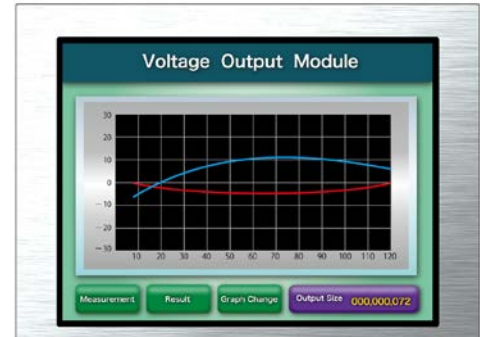

## [Features]

- PCAP (Projected Capacitive touch panel)
- High luminance, high contrast
- ColorXcell color enhancement technology
- Wide temperature range
- Reversible-scan direction
- Long life LED backlight\*1

Pixel	800(H) x 600(V)
Display area	211.2(H) x 158.4(V)mm (10.4 inches (26cm) diagonal)
Display color	16,777,216 colors (8-bit), 262,144 colors (6-bit)
Pixel pitch	0.264 (H) x 0.264 (V)mm
Luminance	350cd/m <sup>2</sup> (typ.)
Contrast ratio	900:1 (typ.)
Viewing angle*2	Up: 80° (typ.), Down: 80° (typ.), Left: 80° (typ.), Right: 80° (typ.)
Response time*3	18ms (typ.)
Interface	1 x LVDS 6/8-bit
Power supply voltage	LCD panel signal processing board: 3.3V
Power consumption	3.8W (typ.)
Operating temperature	-30°C to +80°C
Storage temperature	-30°C to +80°C
Polarizer surface	Clear
Module size	243.0 (typ.) x 185.1 (typ.) x 11.9 (max.) mm
Weight	600g (typ.)
Backlight	LED backlight
LED driver	104PW03F (optional)