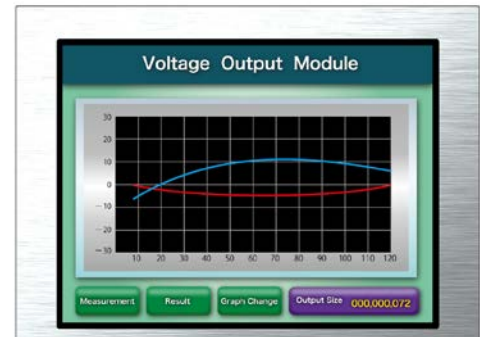

[Features]

- Wide viewing angle
- High luminance, high contrast
- Wide temperature range
- LVDS interface
- Reversible-scan direction
- Long life LED backlight*1

Pixel	800(H) x 600(V)
Display area	246.0(H) x 184.5(V)mm (12.1 inches (31cm) diagonal)
Display color	16,777,216 colors (8-bit), 262,144 colors (6-bit)
Pixel pitch	0.3075 (H) x 0.3075 (V)mm
Luminance	450cd/m ² (typ.)
Contrast ratio	900:1 (typ.)
Viewing angle*2	Up: 80° (typ.), Down: 80° (typ.), Left: 80° (typ.), Right: 80° (typ.)
Response time*3	18ms (typ.)
Interface	1 x LVDS 6/8-bit
Power supply voltage	LCD panel signal processing board: 3.3V
Power consumption	4.9W (typ.)
Operating temperature	-30°C to +80°C
Storage temperature	-30°C to +80°C
Polarizer surface	Antiglare (AG)
Module size	280.0 (typ.) x 210.0 (typ.) x 9.1 (max.) mm
Weight	580g (typ.)
Backlight	LED backlight
LED driver	121PW02F (optional)

*1: 70k hours LED life

*2: Contrast ratio ≥ 10:1

*3: Ton+Toff (10%←→90%)

*All information is subject to change without notice.

*Screen image is simulated.

<Tianma Japan web site>

Japanese <https://www.tianma.co.jp/jp>