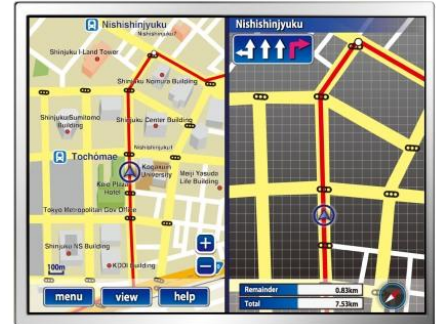

[Features]

- High luminance (900cd/m²)
- High contrast (1,000:1)
- 262K colors (CMOS RGB 6-bit)
- Wide temperature (-30°C to +80°C)
- Reversible-scan direction
- Long-life LED backlight*1

Pixel	800 (H) x 600 (V)
Display area	246.0 (H) x 184.5 (V) mm 12.1inches (31cm)
Display color	262,144 colors
Pixel pitch	0.3075 (H) x 0.3075 (V) mm
Luminance	900cd/m ² (typ.)
Contrast ratio	1000:1 (typ.)
Viewing angle*2	Up: 80°, Down: 80°, Left: 80°, Right: 80°
Response time*3	18ms (typ.)
Signal system	CMOS RGB 6-bit
Power supply voltage	3.3V/5.0V
Power consumption	7.1W (typ.)
Operating temperature	-30°C to +80°C
Storage temperature	-30°C to +80°C
Polarizer surface	Clear
Module size	W 260.5 (typ.) x H 203.0 (typ.) x D 9.2 (max.) mm
Weight	490g (typ.)
Backlight	LED backlight(Replaceable)
LED driver	104PW03F