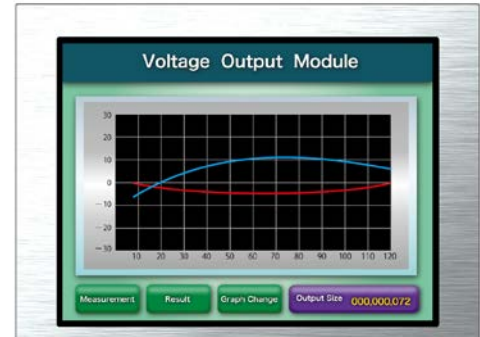

## [Features]

- High luminance, high contrast
- Wide viewing angle
- Fast response
- LVDS interface
- Reversible-scan direction
- LED backlight\*1 with LED driver built-in

Pixel	1024(H) x 768(V)
Display area	245.76(H) x 184.32(V)mm (12.1 inches (31cm) diagonal)
Display color	16,777,216 colors (8-bit), 262,144 colors (6-bit)
Pixel pitch	0.240 (H) x 0.240 (V)mm
Luminance	450cd/m <sup>2</sup> (typ.)
Contrast ratio	700:1 (typ.)
Viewing angle*2	Up: 80° (typ.), Down: 80° (typ.), Left: 80° (typ.), Right: 80° (typ.)
Response time*3	8ms (typ.)
Interface	1 x LVDS 6/8-bit
Power supply voltage	LCD panel signal processing board: 3.3V, LED driver: 12.0V
Power consumption	6.9W (typ.)
Operating temperature	-20°C to +70°C
Storage temperature	-30°C to +80°C
Polarizer surface	Antiglare (AG)
Module size	279.0 (typ.) x 209.0 (typ.) x 9.0 (typ.) mm
Weight	480g (typ.)
Backlight	LED backlight
LED driver	Built-in

\*1: 50k hours LED life

\*2: Contrast ratio ≥ 10:1

\*3: Ton+Toff (10%←→90%)

\*All information is subject to change without notice.

\*Screen image is simulated.

<Tianma Japan web site>

Japanese <https://www.tianma.co.jp/jp>