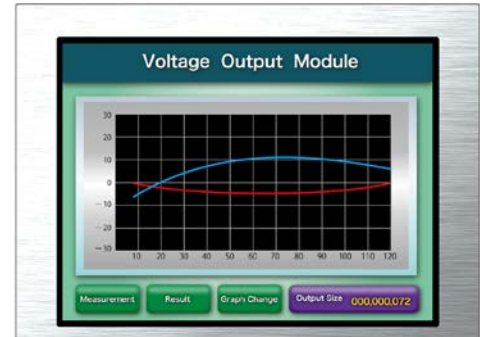

[Features]

- High luminance, high contrast
- Wide viewing angle
- Fast response
- LVDS interface
- Reversible-scan direction
- LED backlight*1

Pixel	1024(H) x 768(V)
Display area	304.128(H) x 228.096(V)mm (15.0 inches (38cm) diagonal)
Display color	16,777,216 colors (8-bit), 262,144 colors (6-bit)
Pixel pitch	0.297(H) x 0.297 (V)mm
Luminance	400cd/m ² (typ.)
Contrast ratio	600:1 (typ.)
Viewing angle*2	Up: 80° (typ.), Down: 80° (typ.), Left: 80° (typ.), Right: 80° (typ.)
Response time*3	8ms (typ.)
Interface	1 x LVDS 6/8-bit
Power supply voltage	LCD panel signal processing board: 3.3V, LED driver: 12.0V
Power consumption	7.1W (typ.)
Operating temperature	-20°C to +70°C
Storage temperature	-30°C to +80°C
Polarizer surface	Antiglare (AG)
Module size	326.5 (typ.) x 253.5 (typ.) x 11.8 (max.) mm
Weight	930g (typ.)
Backlight	LED backlight
LED driver	Built-in

*1: 50k hours LED life

*2: Contrast ratio ≥ 10:1

*3: Ton+Toff (10%←→90%)

*All information is subject to change without notice.

*Screen image is simulated.

<Tianma Japan web site>

Japanese <https://www.tianma.co.jp/jp>