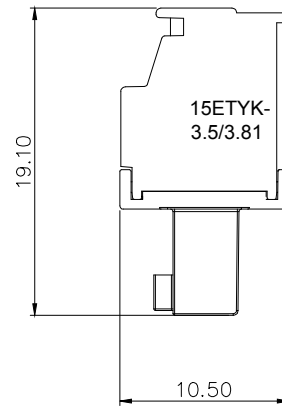

IEC Standard

1.

Pollution degree	2
Overvoltage category	II
Rate impulse voltage(KV)	2.5KV
Rate voltage(V)	250V
Rate current(A)	7A

2. Torque value : M2 , 0.2N·m
3. Wire range : 0.5~1.5mm²

NOTES2:

1. Dimension shall be interpreted per ASME Y14.5-2009
2. Pitch : 3.5/3.81mm, Poles : N=02~24P
3. Stripping length : 6~7mm
4. Operating temperature: -40°C~+105°C
5. Undimensioned tolerances:

Pitch range in mm		Nominal dimension range in mm					□	○	∠
TO	Over TO	Over TO	TO	Over TO	Over TO	Over TO	0.1/10	∠	
6	10	24	30	60	100	150	∠	∠	
±0.15	±0.20	±0.30	±0.30	±0.50	±0.70	±1.00	±1.30	±2'	

6. RoHS Compliance

DETACHED LISTS	PART NO.:	拓宜 (上海) 工控电器设备有限公司			
	APPD:	NAME: 15ETYKA-3.5/3.81-XXP-1Y-00A(H)			
	CHKD:	TITLE: CUSTOMER DRAWING		REV	DO
	DRFT:	DRAWING NO.:		SHEET	1/1
THIRD ANGLE PROJECTION		MM (INCH)	DO NOT SCALE DRAWING	SCALE	1:1