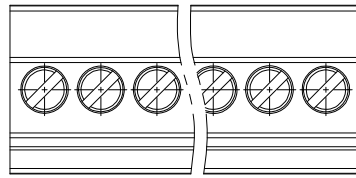

REVISION RECORD				
REV	ECN	DESCRIPTION	DRFT	DATE

NOTES1:

UL Standard

1. Rated voltage/current : 300V / 8A
2. Withstanding voltage : AC1600V/1Min.
3. Torque value : M2 , 1.77Lb.in
4. Wire range : 28~16AWG

IEC Standard

1.

Pollution degree	2
Overvoltage category	II
Rate impulse voltage(KV)	2.5KV
Rate voltage(V)	250V
Rate current(A)	7A

2. Torque value : M2 , 0.2N·m
3. Wire range : 0.5~1.5mm²

NOTES2:

1. Dimension shall be interpreted per ASME Y14.5-2009
2. Pitch : 3.5/3.81mm, Poles : N=02~24P
3. Stripping length : 6~7mm
4. Operating temperature: -40°C~+105°C
5. Undimensioned tolerances:

Pitch range in mm		Nominal dimension range in mm					□	○	∠
TO	Over TO	Over TO	TO	Over TO	Over TO	Over TO	0.1/10	∠	
6	10	24	30	60	100	150	∠	∠	
±0.15	±0.20	±0.30	±0.30	±0.50	±0.70	±1.00	±1.30	±2'	

6. RoHS Compliance

15ETYKA - 3.5/3.81 - XXP - 1Y - 00A (H)

(Series No.) (Pitch) (Poles) (Color) (Single Pitch) (RoHS) 00A-(Standard)

- 1.(Grey)
- 2.(Blue)
- 3.(Black)
- 4.(Green)
- 5.(Orange)
- 6.(Red)
- 7.(Transparent)
- 8.(Yellow)
- 9.(White)

DETACHED LISTS	PART NO.:	拓宜 (上海) 工控电器设备有限公司			
	APPD:	NAME: 15ETYKA-3.5/3.81-XXP-1Y-00A(H)			
	CHKD:	TITLE: CUSTOMER DRAWING		REV	DO
	DRFT:	DRAWING NO.:		SHEET	1/1
THIRD ANGLE PROJECTION		MM (INCH)	DO NOT SCALE DRAWING	SCALE	1:1