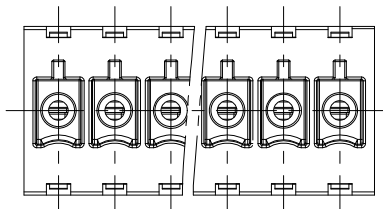

IEC Standard

1.

Pollution degree	2
Overvoltage category	II
Rate impulse voltage(KV)	2.5KV
Rate voltage(V)	250V
Rate current(A)	7A

2. Torque value : M2 , 0.2N·m
3. Wire range : 0.5~1.5mm²

NOTES2:

1. Dimension shall be interpreted per ASME Y14.5-2009
2. Pitch : 3.5/3.81mm, Poles : N=02~24P
3. Stripping length : 6~7mm
4. Operating temperature: -40°C~+105°C
5. Undimensioned tolerances:

Pitch range in mm		Nominal dimension range in mm					□	○	∠
TO	Over TO	Over TO	TO	Over TO	Over TO	Over TO	0.1/10	∠	
6	10	24	30	60	100	150	∠	∠	
±0.15	±0.20	±0.30	±0.30	±0.50	±0.70	±1.00	±1.30	±2'	

6. RoHS Compliance

DETACHED LISTS	PART NO.:	拓宜 (上海) 工控电器设备有限公司			
	APPD:	NAME: 15ETYKA-3.5/3.81-XXP-1Y-00A(H)			
	CHKD:	TITLE: CUSTOMER DRAWING		REV	DO
	DRFT:	DRAWING NO.:		SHEET	1/1
THIRD ANGLE PROJECTION		MM (INCH)	DO NOT SCALE DRAWING	SCALE	1:1