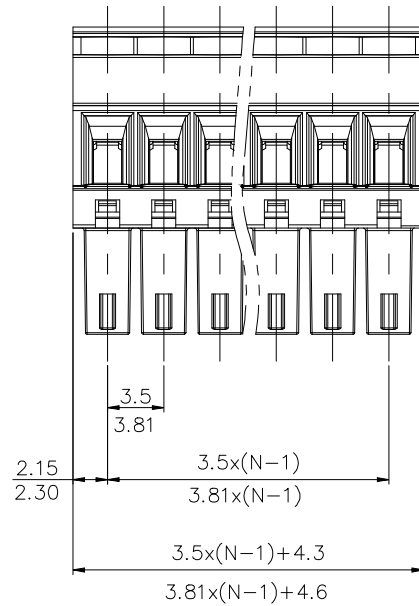

REVISION RECORD				
REV	ECN	DESCRIPTION	DRFT	DATE

NOTES1:

UL Standard

1. Rated voltage/current : 300V / 8A
2. Withstanding voltage : AC1600V/1Min.
3. Torque value : M2 , 1.77Lb.in
4. Wire range : 28~16AWG

IEC Standard

1.

Pollution degree	2
Overvoltage category	II
Rate impulse voltage(KV)	2.5KV
Rate voltage(V)	250V
Rate current(A)	7A

2. Torque value : M2 , 0.2N·m
3. Wire range : 0.5~1.5mm²

NOTES2:

1. Dimension shall be interpreted per ASME Y14.5-2009
2. Pitch : 3.5/3.81mm, Poles : N=02~24P
3. Stripping length : 6~7mm
4. Operating temperature: -40°C~+105°C
5. Undimensioned tolerances:

Pitch range in mm		Nominal dimension range in mm					□	○	∠
TO	Over TO	Over TO	TO	Over TO	Over TO	Over TO	0.1/10	∠	
6	10	24	30	60	100	150	∠	∠	
±0.15	±0.20	±0.30	±0.30	±0.50	±0.70	±1.00	±1.30	±2'	

6. RoHS Compliance

15ETYKA - 3.5/3.81 - XXP - 1Y - 00A (H)

(Series No.) (Pitch) (Poles) (Color) (Single Pitch) (RoHS) 00A-(Standard)

- 1.(Grey)
- 2.(Blue)
- 3.(Black)
- 4.(Green)
- 5.(Orange)
- 6.(Red)
- 7.(Transparent)
- 8.(Yellow)
- 9.(White)

DETACHED LISTS	PART NO.:	拓宜 (上海) 工控电器设备有限公司			
	APPD:	NAME: 15ETYKA-3.5/3.81-XXP-1Y-00A(H)			
	CHKD:	TITLE: CUSTOMER DRAWING		REV	DO
	DRFT:	DRAWING NO.:		SHEET	1/1
THIRD ANGLE PROJECTION		MM (INCH)	DO NOT SCALE DRAWING	SCALE	1:1