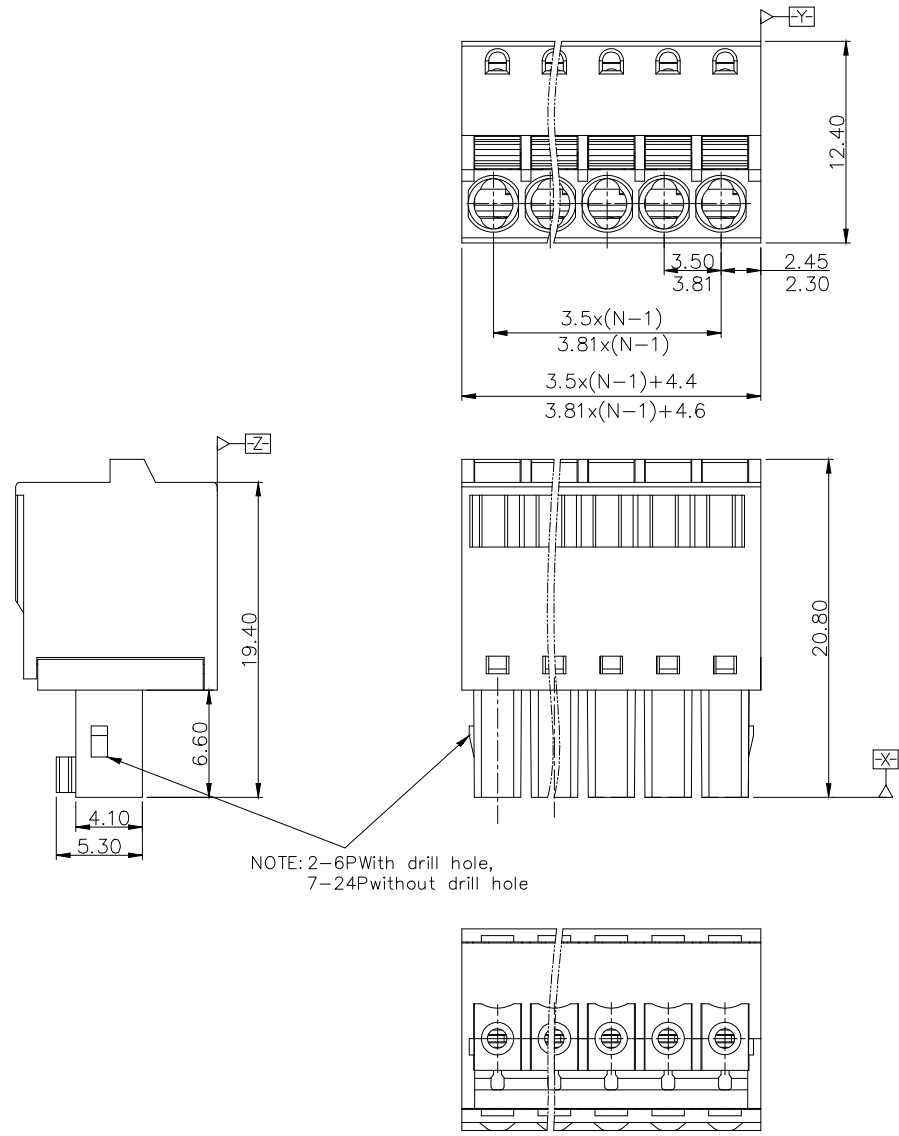

REVISION RECORD				
REV	ECN	DESCRIPTION	DRFT	DATE

NOTES1:

UL Standard

1. Rated Voltage/Current : 300V / 8A
2. Withstanding Voltage : AC1600V/1Min.
3. Wire Range : 28~16AWG

IEC Standard

1. Pollution Degree	3
Overvoltage Category	II
Rate Impulse Voltage(KV)	2.5KV
Rate Voltage(V)	250V
Rate Current(A)	12A

2. Wire Range : 0.2~1.5mm²

NOTES2:

1. Dimension shall be interpreted per ASME Y14.5-2009
2. Pitch : 3.50/3.81mm, Poles : N=2-24P
3. Stripping length : 8.0mm
4. Operating temperature: -40°C~+105°C
5. Undimensioned Tolerances:

Pitch range in mm		Nominal dimension range in mm				0.1/10	
Over 6	Over 10	Over 30	Over 60	Over 100	Over 150	±2'	
To 10	To 24	To 30	To 60	To 100	To 150		
±0.15	±0.20	±0.30	±0.30	±0.50	±0.70	±1.00	±1.30

6. RoHS Compliance

NOTE: 2-6P With drill hole,
7-24P without drill hole

15ET YKD - 3.5/3.81 - XXP - 1Y - 00A (H)
 (Series No.) (Pitch) (Poles) (Single Pitch) (Color) (RoHS)
 00A-(Standard)
 1.(Grey)
 2.(Blue)
 3.(Black)
 4.(Green)
 5.(Orange)
 6.(Red)
 7.(Transparent)
 8.(Yellow)
 9.(White)