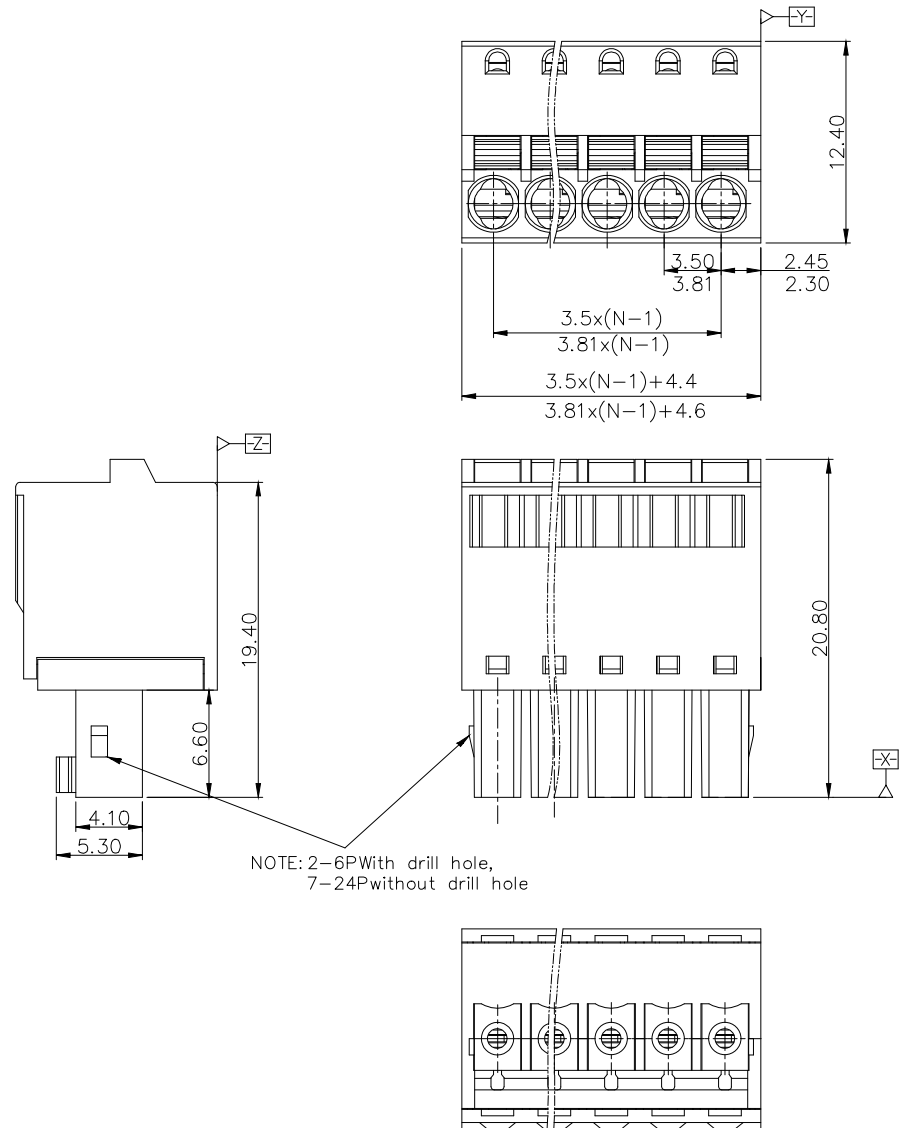

REVISION RECORD				
REV	ECN	DESCRIPTION	DRFT	DATE

NOTES1:

UL Standard

1. Rated Voltage/Current : 300V / 8A
2. Withstanding Voltage : AC1600V/1Min.
3. Wire Range : 28~16AWG

IEC Standard

1. Pollution Degree	3
Overvoltage Category	II
Rate Impulse Voltage(KV)	2.5KV
Rate Voltage(V)	250V
Rate Current(A)	12A

2. Wire Range : 0.2~1.5mm²

NOTES2:

1. Dimension shall be interpreted per ASME Y14.5-2009
2. Pitch : 3.50/3.81mm, Poles : N=2-24P
3. Stripping length : 8.0mm
4. Operating temperature: -40°C~+105°C
5. Undimensioned Tolerances:

Pitch range in mm		Nominal dimension range in mm				0.1/10		
Over 6	Over 10	Over 30	Over 60	Over 100	Over 150	≤		
To 10	To 24	To 30	To 60	To 100	To 150			
±0.15	±0.20	±0.30	±0.30	±0.50	±0.70	±1.00	±1.30	±2'

6. RoHS Compliance

NOTE: 2-6P With drill hole,
7-24P without drill hole

15ET YKD - 3.5/3.81 - XXP - 1Y - 00A (H)
 (Series No.) (Pitch) (Poles) (Single Pitch) (Color)
 (RoHS)
 00A-(Standard)
 1.(Grey)
 2.(Blue)
 3.(Black)
 4.(Green)
 5.(Orange)
 6.(Red)
 7.(Transparent)
 8.(Yellow)
 9.(White)