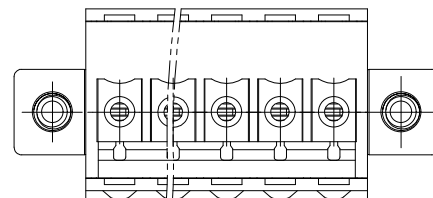

DETACHED LISTS	PART NO.:	拓宜 (上海) 工控电器设备有限公司			
	APPD:	NAME: 15ET YKDM-3.5/3.81-XXP-1Y-00A(H)			
	CHKD:	TITLE: CUSTOMER DRAWING			
	DRFT:	DRAWING NO.:		REV	DO
	THIRD ANGLE PROJECTION		MM (INCH)	DO NOT SCALE DRAWING	SCALE

H
G
F
E
D
C
B
A

H
G
F
E
D
C
B
A