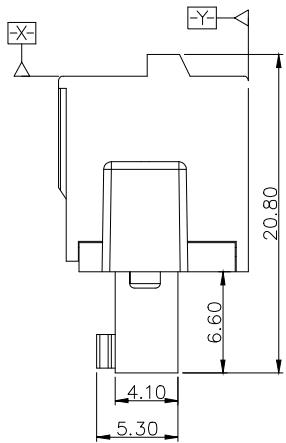

IEC Standard

1. Pollution Degree	3
Overtoltage Category	II
Rate Impulse Voltage(KV)	2.5KV
Rate Voltage(V)	250V
Rate Current(A)	12A

2.Wire Range : 0.2~1.5mm²

NOTES2:

- 1.Dimension shall be interpreted per ASME Y14.5-2009
- 2.Pitch : 3.50/3.81mm, Poles : N=2-20P
- 3.Stripping length : 9mm
- 4.Operating temperature: -40°C~+105°C
- 5.Undimensioned Tolerances:

Pitch range in mm		Nominal dimension range in mm				0.1/10
TO 6	Over 6 TO 10	Over 10 TO 24	Over 30 TO 60	Over 60 TO 100	Over 100 TO 150	
±0.15	±0.20	±0.30	±0.30	±0.50	±1.00	±1.30
						±2'

6.RoHS Compliance

12.40

DETACHED LISTS	PART NO.:	拓宜 (上海) 工控电器设备有限公司			
	APPD:	NAME: 15ET YKDM-3.5/3.81-XXP-1Y-00A(H)			
	CHKD:	TITLE: CUSTOMER DRAWING			
	DRFT:	DRAWING NO.:		REV	DO
	THIRD ANGLE PROJECTION		MM (INCH)	DO NOT SCALE DRAWING	SCALE