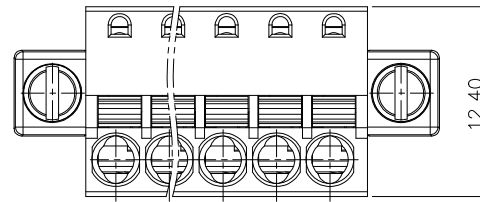

REVISION RECORD

REV	ECN	DESCRIPTION	DRFT	DATE

NOTES1:

UL Standard

- 1.Rated Voltage/Current : 300V / 8A
- 2.Withstanding Voltage : AC1600V/1Min.
- 3.Wire Range : 28~16AWG

IEC Standard

1. Pollution Degree	3
Overtoltage Category	II
Rate Impulse Voltage(KV)	2.5KV
Rate Voltage(V)	250V
Rate Current(A)	12A

2.Wire Range : 0.2~1.5mm²

NOTES2:

- 1.Dimension shall be interpreted per ASME Y14.5-2009
- 2.Pitch : 3.50/3.81mm, Poles : N=2-20P
- 3.Stripping length : 9mm
- 4.Operating temperature: -40°C~+105°C
- 5.Undimensioned Tolerances:

Pitch range in mm		Nominal dimension range in mm				0.1/10
TO 6	Over 6 TO 10	Over 10 TO 24	Over 30 TO 60	Over 60 TO 100	Over 100 TO 150	
±0.15	±0.20	±0.30	±0.30	±0.50	±1.00	±1.30
						±2'

6.RoHS Compliance

15ET YKDM - 3.5/3.81 - XXP - 1Y - 00A (H)
(Series No.) (Pitch) (Poles) (Single Pitch) (Color) (RoHS)
00A-(Standard)
1.(Grey)
2.(Blue)
3.(Black)
4.(Green)
5.(Orange)
6.(Red)
7.(Transparent)
8.(Yellow)
9.(White)

12.40