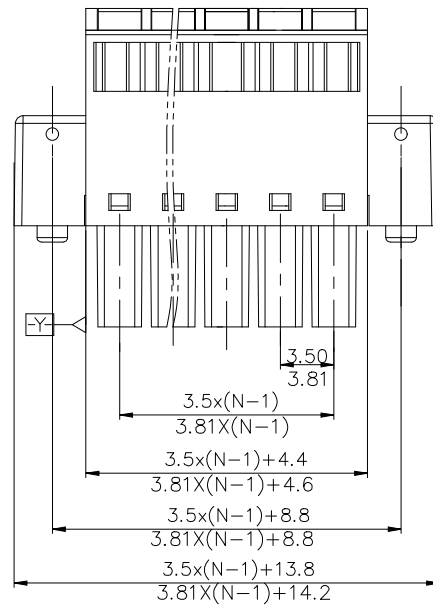

DETACHED LISTS	PART NO.:	拓宜 (上海) 工控电器设备有限公司			
	APPD:	NAME: 15ET YKDM-3.5/3.81-XXP-1Y-00A(H)			
	CHKD:	TITLE: CUSTOMER DRAWING			
	DRFT:	DRAWING NO.:		REV	DO
	THIRD ANGLE PROJECTION		MM (INCH)	DO NOT SCALE DRAWING	SCALE

H
G
F
E
D
C
B
A

H
G
F
E
D
C
B
A