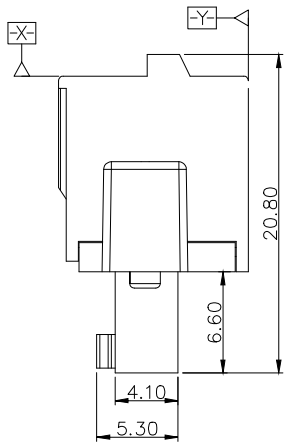

15ET YKDM - 3.5/3.81 - XXP - 1Y - 00A (H)
(Series No.) (Pitch) (Poles) (Single Pitch) (Color) (RoHS)
00A-(Standard)
1.(Grey)
2.(Blue)
3.(Black)
4.(Green)
5.(Orange)
6.(Red)
7.(Transparent)
8.(Yellow)
9.(White)