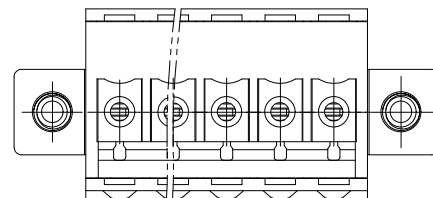

Pitch range in mm		Nominal dimension range in mm				0.1/10
TO 6	Over 6 TO 10	Over 10 TO 24	Over 30 TO 60	Over 60 TO 100	Over 100 TO 150	
±0.15	±0.20	±0.30	±0.30	±0.50	±0.70	±1.00
						±2'

6.RoHS Compliance

12.40

15ET YKDM - 3.5/3.81 - XXP - 1Y - 00A (H)
 (Series No.) (Pitch) (Poles) (Single Pitch) (Color) (RoHS)
 00A-(Standard)
 1.(Grey)
 2.(Blue)
 3.(Black)
 4.(Green)
 5.(Orange)
 6.(Red)
 7.(Transparent)
 8.(Yellow)
 9.(White)

DETACHED LISTS	PART NO.:	拓宜 (上海) 工控电器设备有限公司			
	APPD:	NAME: 15ET YKDM-3.5/3.81-XXP-1Y-00A(H)			
	CHKD:	TITLE: CUSTOMER DRAWING			
	DRFT:	REV	DO		
	THIRD ANGLE PROJECTION	DRAWING NO.:	SHEET	1/1	
MM (INCH)		DO NOT SCALE DRAWING	SCALE	1:1	