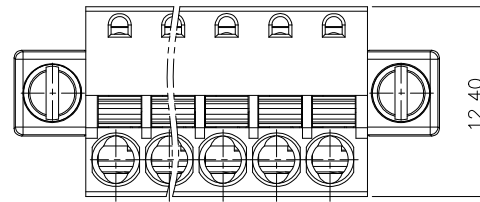

IEC Standard

1. Pollution Degree	3
Overtoltage Category	II
Rate Impulse Voltage(KV)	2.5KV
Rate Voltage(V)	250V
Rate Current(A)	12A

2.Wire Range : 0.2~1.5mm²

NOTES2:

- 1.Dimension shall be interpreted per ASME Y14.5-2009
- 2.Pitch : 3.50/3.81mm, Poles : N=2-20P
- 3.Stripping length : 9mm
- 4.Operating temperature: -40°C~+105°C
- 5.Undimensioned Tolerances:

Pitch range in mm		Nominal dimension range in mm				0.1/10
TO 6	Over 6 TO 10	Over 10 TO 24	Over 30 TO 60	Over 60 TO 100	Over 100 TO 150	
±0.15	±0.20	±0.30	±0.30	±0.50	±0.70	±1.00
						±2'

6.RoHS Compliance