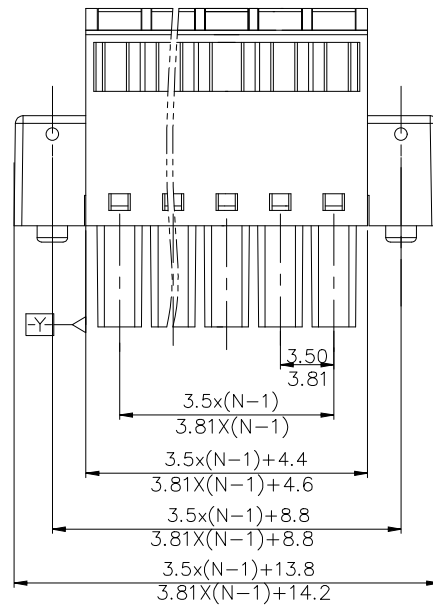

15ET YKDM - 3.5/3.81 - XXP - 1Y - 00A (H)
(Series No.) (Pitch) (Poles) (Single Pitch) (Color) (RoHS)
00A-(Standard)
1.(Grey)
2.(Blue)
3.(Black)
4.(Green)
5.(Orange)
6.(Red)
7.(Transparent)
8.(Yellow)
9.(White)