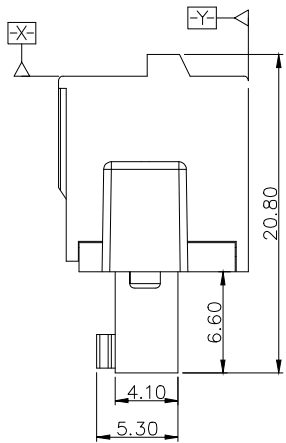

2. Wire Range : 0.2~1.5mm²

NOTES2:

1. Dimension shall be interpreted per ASME Y14.5-2009
2. Pitch : 3.50/3.81mm, Poles : N=2-20P
3. Stripping length : 9mm
4. Operating temperature: -40°C~+105°C
5. Undimensioned Tolerances:

Pitch range in mm		Nominal dimension range in mm				0.1/10
TO	Over	TO	Over	TO	Over	
6	10	6	10	30	60	±2'
10	24	10	24	60	100	
24	30	24	30	100	150	

6. RoHS Compliance

15ET YKDM - 3.5/3.81 - XXP - 1Y - 00A (H)
 (Series No.) (Pitch) (Poles) (Single Pitch) (Color) (RoHS)
 00A-(Standard)
 1.(Grey)
 2.(Blue)
 3.(Black)
 4.(Green)
 5.(Orange)
 6.(Red)
 7.(Transparent)
 8.(Yellow)
 9.(White)

DETACHED LISTS	PART NO.:	拓宜 (上海) 工控电器设备有限公司			
	APPD:	NAME: 15ET YKDM-3.5/3.81-XXP-1Y-00A(H)			
	CHKD:	TITLE: CUSTOMER DRAWING		REV	DO
	DRFT:	DRAWING NO.:		SHEET	1/1
THIRD ANGLE PROJECTION		DO NOT SCALE DRAWING		SCALE	1:1