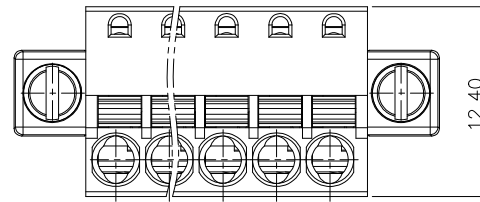

REVISION RECORD

REV	ECN	DESCRIPTION	DRFT	DATE

12.40

NOTES1:

UL Standard

1. Rated Voltage/Current : 300V / 8A
2. Withstanding Voltage : AC1600V/1Min.
3. Wire Range : 28~16AWG

IEC Standard

1. Pollution Degree	3
Overtoltage Category	II
Rate Impulse Voltage(KV)	2.5KV
Rate Voltage(V)	250V
Rate Current(A)	12A

2. Wire Range : 0.2~1.5mm²

NOTES2:

1. Dimension shall be interpreted per ASME Y14.5-2009
2. Pitch : 3.50/3.81mm, Poles : N=2-20P
3. Stripping length : 9mm
4. Operating temperature: -40°C~+105°C
5. Undimensioned Tolerances:

Pitch range in mm		Nominal dimension range in mm				0.1/10
TO	Over	TO	Over	TO	Over	
6	10	6	10	30	60	±2'
10	24	10	24	60	100	
24	30	24	30	100	150	

6. RoHS Compliance