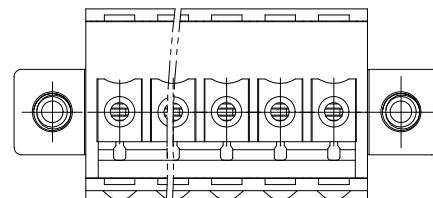

2. Wire Range : 0.2~1.5mm²

NOTES2:

1. Dimension shall be interpreted per ASME Y14.5-2009
2. Pitch : 3.50/3.81mm, Poles : N=2-20P
3. Stripping length : 9mm
4. Operating temperature: -40°C~+105°C
5. Undimensioned Tolerances:

Pitch range in mm		Nominal dimension range in mm				0.1/10
TO	Over	TO	Over	TO	Over	
6	10	6	10	30	60	±2'
10	24	10	24	60	100	
24	30	24	30	100	150	

6. RoHS Compliance

15ET YKDM - 3.5/3.81 - XXP - 1Y - 00A (H)
 (Series No.) (Pitch) (Poles) (Single Pitch) (Color) (RoHS)
 00A-(Standard)
 1.(Grey)
 2.(Blue)
 3.(Black)
 4.(Green)
 5.(Orange)
 6.(Red)
 7.(Transparent)
 8.(Yellow)
 9.(White)

DETACHED LISTS	PART NO.:	拓宜 (上海) 工控电器设备有限公司			
	APPD:	NAME: 15ET YKDM-3.5/3.81-XXP-1Y-00A(H)			
	CHKD:	TITLE: CUSTOMER DRAWING		REV	DO
	DRFT:	DRAWING NO.:		SHEET	1/1
THIRD ANGLE PROJECTION		DO NOT SCALE DRAWING		SCALE	1:1