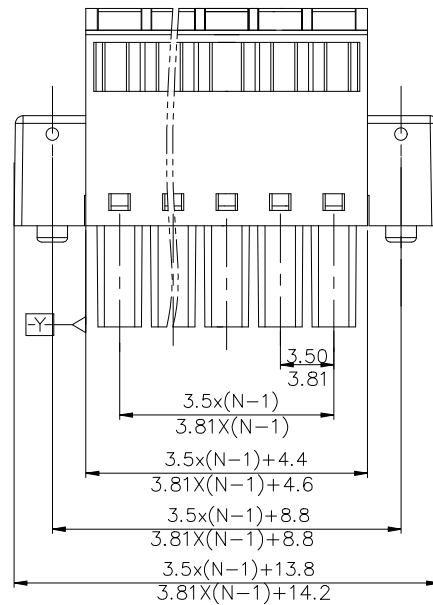

REVISION RECORD

REV	ECN	DESCRIPTION	DRFT	DATE

12.40

NOTES1:

UL Standard

1. Rated Voltage/Current : 300V / 8A
2. Withstanding Voltage : AC1600V/1Min.
3. Wire Range : 28~16AWG

IEC Standard

1. Pollution Degree	3
Overtoltage Category	II
Rate Impulse Voltage(KV)	2.5KV
Rate Voltage(V)	250V
Rate Current(A)	12A

2. Wire Range : 0.2~1.5mm²

NOTES2:

1. Dimension shall be interpreted per ASME Y14.5-2009
2. Pitch : 3.50/3.81mm, Poles : N=2-20P
3. Stripping length : 9mm
4. Operating temperature: -40°C~+105°C
5. Undimensioned Tolerances:

Pitch range in mm		Nominal dimension range in mm				0.1/10
TO	Over	TO	Over	TO	Over	
6	10	6	10	30	60	±2'
10	24	10	24	60	100	
24	30	24	30	100	150	

6. RoHS Compliance

15ET YKDM - 3.5/3.81 - XXP - 1Y - 00A (H)
 (Series No.) (Pitch) (Poles) (Single Pitch) (Color) (RoHS)
 00A-(Standard)
 1.(Grey)
 2.(Blue)
 3.(Black)
 4.(Green)
 5.(Orange)
 6.(Red)
 7.(Transparent)
 8.(Yellow)
 9.(White)

DETACHED LISTS	PART NO.:	拓宜 (上海) 工控电器设备有限公司			
	APPD:	NAME: 15ET YKDM-3.5/3.81-XXP-1Y-00A(H)			
	CHKD:	TITLE: CUSTOMER DRAWING		REV	DO
	DRFT:	DRAWING NO.:		SHEET	1/1
THIRD ANGLE PROJECTION		DO NOT SCALE DRAWING		SCALE	1:1