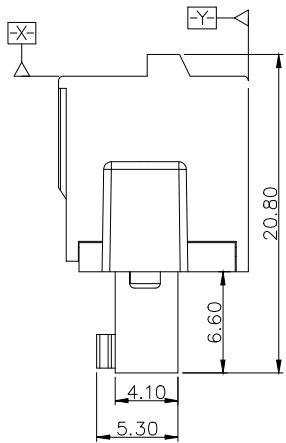

IEC Standard

1. Pollution Degree	3
Overtoltage Category	II
Rate Impulse Voltage(KV)	2.5KV
Rate Voltage(V)	250V
Rate Current(A)	12A

2.Wire Range : 0.2~1.5mm²

NOTES2:

- 1.Dimension shall be interpreted per ASME Y14.5-2009
- 2.Pitch : 3.50/3.81mm, Poles : N=2-20P
- 3.Stripping length : 9mm
- 4.Operating temperature: -40°C~+105°C
- 5.Undimensioned Tolerances:

Pitch range in mm		Nominal dimension range in mm				0.1/10	
TO	Over	TO	Over	TO	Over		
6	10	6	10	30	60	±2'	
10	24	10	24	60	150		
±0.15	±0.20	±0.30	±0.30	±0.50	±0.70	±1.00	±1.30

6.RoHS Compliance

15ET YKDM - 3.5/3.81 - XXP - 1Y - 00A (H)
 (Series No.) (Pitch) (Poles) (Single Pitch) (Color) (RoHS)
 00A-(Standard)
 1.(Grey)
 2.(Blue)
 3.(Black)
 4.(Green)
 5.(Orange)
 6.(Red)
 7.(Transparent)
 8.(Yellow)
 9.(White)

DETACHED LISTS	PART NO.:	拓宜 (上海) 工控电器设备有限公司			
	APPD:	NAME: 15ET YKDM-3.5/3.81-XXP-1Y-00A(H)			
	CHKD:	TITLE: CUSTOMER DRAWING			
	DRFT:	REV	DO		
	THIRD ANGLE PROJECTION	DRAWING NO.:	SHEET	1/1	
	MM (INCH)	DO NOT SCALE DRAWING	SCALE	1:1	