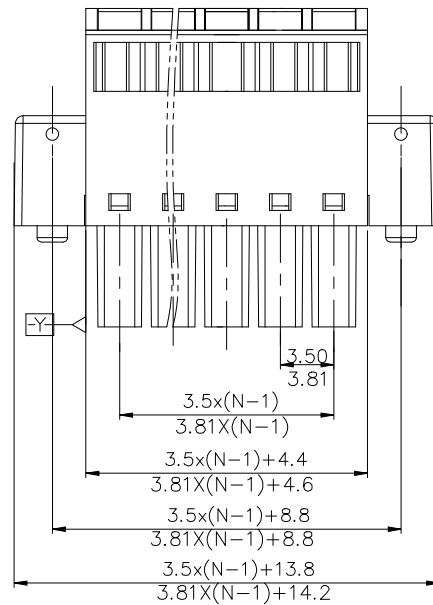

IEC Standard

1. Pollution Degree	3
Overtoltage Category	II
Rate Impulse Voltage(KV)	2.5KV
Rate Voltage(V)	250V
Rate Current(A)	12A

2.Wire Range : 0.2~1.5mm²

NOTES2:

- 1.Dimension shall be interpreted per ASME Y14.5-2009
- 2.Pitch : 3.50/3.81mm, Poles : N=2-20P
- 3.Stripping length : 9mm
- 4.Operating temperature: -40°C~+105°C
- 5.Undimensioned Tolerances:

Pitch range in mm		Nominal dimension range in mm				0.1/10	
TO	Over	TO	Over	TO	Over		
6	10	6	10	30	60	±2'	
10	24	10	24	60	150		
±0.15	±0.20	±0.30	±0.30	±0.50	±0.70	±1.00	±1.30

6.RoHS Compliance

15ET YKDM - 3.5/3.81 - XXP - 1Y - 00A (H)
 (Series No.) (Pitch) (Poles) (Single Pitch) (Color) (RoHS)
 00A-(Standard)
 1.(Grey)
 2.(Blue)
 3.(Black)
 4.(Green)
 5.(Orange)
 6.(Red)
 7.(Transparent)
 8.(Yellow)
 9.(White)

DETACHED LISTS	PART NO.:	拓宜 (上海) 工控电器设备有限公司			
	APPD:	NAME: 15ET YKDM-3.5/3.81-XXP-1Y-00A(H)			
	CHKD:	TITLE: CUSTOMER DRAWING			
	DRFT:	REV	DO		
	THIRD ANGLE PROJECTION	DRAWING NO.:	SHEET	1/1	
	MM (INCH)	DO NOT SCALE DRAWING	SCALE	1:1	