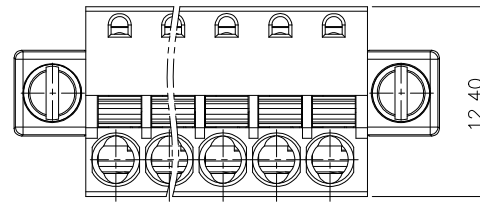

REVISION RECORD

REV	ECN	DESCRIPTION	DRFT	DATE

12.40

NOTES1:

UL Standard

- 1.Rated Voltage/Current : 300V / 8A
- 2.Withstanding Voltage : AC1600V/1Min.
- 3.Wire Range : 28~16AWG

IEC Standard

1. Pollution Degree	3
Overtoltage Category	II
Rate Impulse Voltage(KV)	2.5KV
Rate Voltage(V)	250V
Rate Current(A)	12A

2.Wire Range : 0.2~1.5mm²

NOTES2:

- 1.Dimension shall be interpreted per ASME Y14.5-2009
- 2.Pitch : 3.50/3.81mm, Poles : N=2-20P
- 3.Stripping length : 9mm
- 4.Operating temperature: -40°C~+105°C
- 5.Undimensioned Tolerances:

Pitch range in mm		Nominal dimension range in mm				0.1/10	
TO	Over	TO	Over	TO	Over		
6	10	6	10	30	60	±2'	
10	24	10	24	60	150		
±0.15	±0.20	±0.30	±0.30	±0.50	±0.70	±1.00	±1.30

6.RoHS Compliance