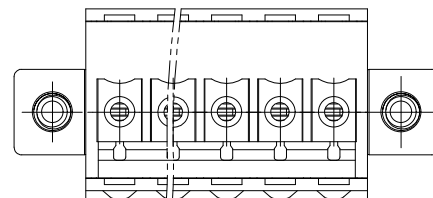

IEC Standard

1. Pollution Degree	3
Overtoltage Category	II
Rate Impulse Voltage(KV)	2.5KV
Rate Voltage(V)	250V
Rate Current(A)	12A

2.Wire Range : 0.2~1.5mm²

NOTES2:

- 1.Dimension shall be interpreted per ASME Y14.5-2009
- 2.Pitch : 3.50/3.81mm, Poles : N=2-20P
- 3.Stripping length : 9mm
- 4.Operating temperature: -40°C~+105°C
- 5.Undimensioned Tolerances:

Pitch range in mm		Nominal dimension range in mm				0.1/10	
TO	Over	TO	Over	TO	Over		
6	10	6	10	30	60	±2'	
10	24	10	24	60	150		
±0.15	±0.20	±0.30	±0.30	±0.50	±0.70	±1.00	±1.30

6.RoHS Compliance

15ET YKDM - 3.5/3.81 - XXP - 1Y - 00A (H)
 (Series No.) (Pitch) (Poles) (Single Pitch) (Color) (RoHS)
 00A-(Standard)
 1.(Grey)
 2.(Blue)
 3.(Black)
 4.(Green)
 5.(Orange)
 6.(Red)
 7.(Transparent)
 8.(Yellow)
 9.(White)

DETACHED LISTS	PART NO.:	拓宜 (上海) 工控电器设备有限公司			
	APPD:	NAME: 15ET YKDM-3.5/3.81-XXP-1Y-00A(H)			
	CHKD:	TITLE: CUSTOMER DRAWING			
	DRFT:	REV	DO		
	THIRD ANGLE PROJECTION	DRAWING NO.:	SHEET	1/1	
	MM (INCH)	DO NOT SCALE DRAWING	SCALE	1:1	