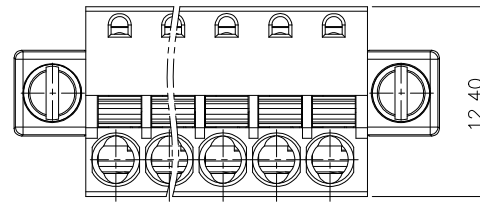

REVISION RECORD

REV	ECN	DESCRIPTION	DRFT	DATE