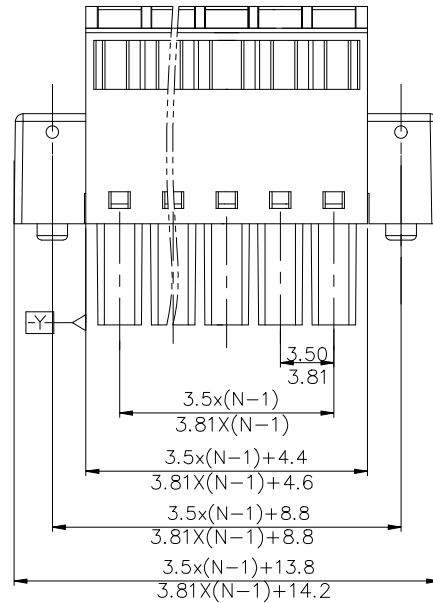

REVISION RECORD

REV	ECN	DESCRIPTION	DRFT	DATE

NOTES1:

UL Standard

- 1.Rated Voltage/Current : 300V / 8A
- 2.Withstanding Voltage : AC1600V/1Min.
- 3.Wire Range : 28~16AWG

IEC Standard

1. Pollution Degree	3
Overtoltage Category	II
Rate Impulse Voltage(KV)	2.5KV
Rate Voltage(V)	250V
Rate Current(A)	12A

2.Wire Range : 0.2~1.5mm²

NOTES2:

- 1.Dimension shall be interpreted per ASME Y14.5-2009
- 2.Pitch : 3.50/3.81mm, Poles : N=2-20P
- 3.Stripping length : 9mm
- 4.Operating temperature: -40°C~+105°C
- 5.Undimensioned Tolerances:

Pitch range in mm		Nominal dimension range in mm				0.1/10
TO 6	Over 6 TO 10	Over 10 TO 24	Over 30 TO 60	Over 60 TO 100	Over 100 TO 150	
±0.15	±0.20	±0.30	±0.30	±0.50	±1.00	±1.30
						±2'

6.RoHS Compliance