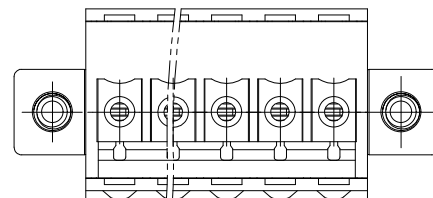

DETACHED LISTS	PART NO.:	拓宜 (上海) 工控电器设备有限公司			
	APPD:	NAME: 15ET YKDM-3.5/3.81-XXP-1Y-00A(H)			
	CHKD:	TITLE: CUSTOMER DRAWING			
	DRFT:	DRAWING NO.:		REV	DO
	THIRD ANGLE PROJECTION		MM (INCH)	DO NOT SCALE DRAWING	SCALE 1:1