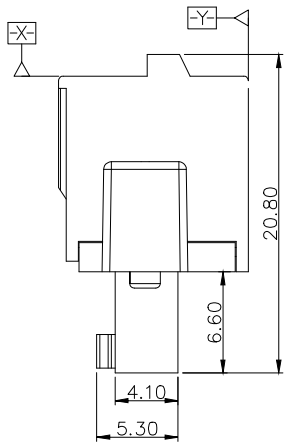

2.Wire Range : 0.2~1.5mm²

NOTES2:

- 1.Dimension shall be interpreted per ASME Y14.5-2009
- 2.Pitch : 3.50/3.81mm, Poles : N=2-20P
- 3.Stripping length : 9mm
- 4.Operating temperature: -40°C~+105°C
- 5.Undimensioned Tolerances:

Pitch range in mm		Nominal dimension range in mm				0.1/10
TO 6	Over 6 TO 10	Over 10 TO 24	Over 30 TO 60	Over 60 TO 100	Over 100 TO 150	
±0.15	±0.20	±0.30	±0.30	±0.50	±1.00	±1.30
						±2'

6.RoHS Compliance

DETACHED LISTS	PART NO.:	拓宜 (上海) 工控电器设备有限公司			
	APPD:	NAME: 15ET YKDM-3.5/3.81-XXP-1Y-00A(H)			
	CHKD:	TITLE: CUSTOMER DRAWING			
	DRFT:	DRAWING NO.:		REV	DO
	THIRD ANGLE PROJECTION		MM (INCH)	DO NOT SCALE DRAWING	SCALE 1:1