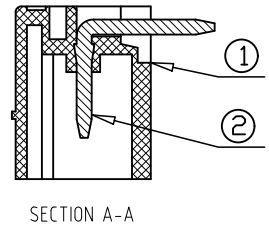

15ETYRC - 3.5 -XXP - X X - 00

- ① Series NO.
- ② Pitch
- ③ Poles
  - 02 02Contacts
  - 03 03Contacts
  - ... 24 24Contacts
- ④ 1 Single Pitch
  2 Double Pitch
- ⑤ Color: 1 Grey
  2 Blue
  3 Black
  4 Green
  5 Orange
  6 Red
  7 Transparent
  8 Yellow
  9 White
- ⑥ Customer Request: 00--Standard

2	PIN	XX	N	BRASS	Tin Plated
1	HOUSING	XX	1	PA66 UL94V-0	SEE NOTE
ITEM	NAME OF PART	NO. OF PART	Q'TY	MATERIAL	NOTE
DWG.	YL	DATE	22.11.21	SIZE	A4 UNITS mm SHEET/OF 1 / 1
CHK.	DATE		SCALE	1:1	
APP.	DATE		NAME	15ETYRC-3.5-XXP-XX-00	
拓宜(上海)工控电器设备有限公司 Topone (Shanghai) Industrial Control Electrical Equipment Co., LTD.			DWGNO.	XXXXX	

Total Pitch Tolerances in mm										Nominal dimension range in mm																
over	over	over	over	over	over	over	over	over	over	over	over	over	over	over	over	over	over	over	over	⊥	≡	-	//	over	over	over
0	30	53	70	90	115	150	250	350		0	30	53	70	90	115	150	200	250		0	over			0	100	over
to	to	to	to	to	to	to	to	to	to	to	to	to	to	to	to	to	to	to	to	to	10	all		to	to	150
±0.18	±0.20	±0.25	±0.3	±0.35	±0.44	±0.60	±0.70	±0.85	±0.20	±0.25	±0.30	±0.35	±0.44	±0.55	±0.70	±0.80	±0.90			0.2	0.3	0.3		0.2	0.3	0.5