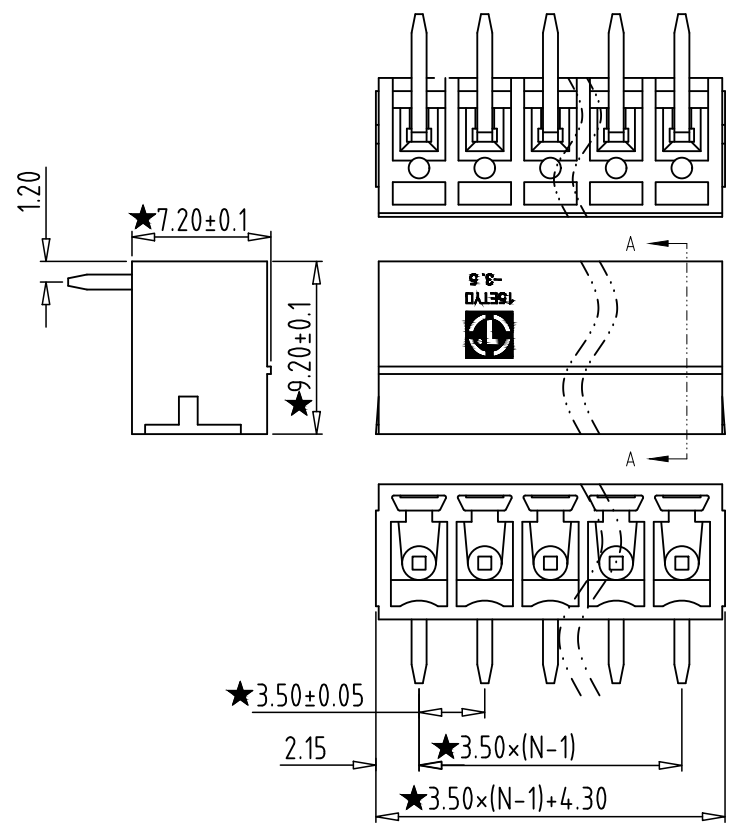

REV	CONTENT	CHK	DATE
V0.0	CONTENT	YL	22.11.21

PCB LAYOUT

Electrical :

- 1. Rated Voltage : 300V UL      250V IEC
- 2. Rated Current : 8A      7A
- 3. Withstanding Voltage : AC1600V/1Min;
- 4. Operating Temperature : -40°C~+105°C;
- 5. RoHS Compliance;
- 7. "★" is the key quality control point.

15ETYRC - 3.5 -XXP - X X - 00

- ① Series NO.
- ② Pitch
- ③ Poles
  - 02 02Contacts
  - 03 03Contacts
  - ... 24 24Contacts
- ④ 1 Single Pitch  
2 Double Pitch
- ⑤ Color: 1 Grey  
2 Blue  
3 Black  
4 Green  
5 Orange  
6 Red  
7 Transparent  
8 Yellow  
9 White
- ⑥ Customer Request: 00--Standard

2	PIN	XX	N	BRASS	Tin Plated
1	HOUSING	XX	1	PA66 UL94V-0	SEE NOTE
ITEM	NAME OF PART	NO. OF PART	Q'TY	MATERIAL	NOTE
DWG.	YL	DATE	22.11.21	SIZE	A4 UNITS mm SHEET/OF 1 / 1
CHK.	DATE		SCALE	1:1	
APP.	DATE		NAME	15ETYRC-3.5-XXP-XX-00	
拓宜(上海)工控电器设备有限公司 Topone (Shanghai) Industrial Control Electrical Equipment Co., LTD.			DWGNO.	XXXXX	

Total Pitch Tolerances in mm										Nominal dimension range in mm																
over	over	over	over	over	over	over	over	over	over	over	over	over	over	over	over	over	over	over	over	⊥	≡	-	//	over	over	over
0	30	53	70	90	115	150	250	350		0	30	53	70	90	115	150	200	250		0	over			0	100	over
to	to	to	to	to	to	to	to	to	to	to	to	to	to	to	to	to	to	to	to	to	10	all		to	to	150
±0.18	±0.20	±0.25	±0.3	±0.35	±0.44	±0.60	±0.70	±0.85	±0.20	±0.25	±0.30	±0.35	±0.44	±0.55	±0.70	±0.80	±0.90			0.2	0.3	0.3		0.2	0.3	0.5