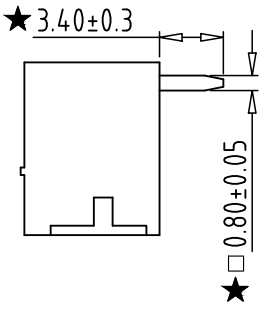

REV	CONTENT	CHK	DATE
V0.0	CONTENT	YL	22.11.21

PCB LAYOUT

Electrical :

- 1. Rated Voltage : 300V UL      250V IEC
- 2. Rated Current : 8A      7A
- 3. Withstanding Voltage : AC1600V/1Min;
- 4. Operating Temperature : -40°C~+105°C;
- 5. RoHS Compliance;
- 7. "★" is the key quality control point.

15ETYRC - 3.5 -XXP - X X - 00

- ① Series NO.
- ② Pitch
- ③ Poles
  - 02 02Contacts
  - 03 03Contacts
  - ... 24 24Contacts
- ④ 1 Single Pitch  
2 Double Pitch
- ⑤ Color: 1 Grey  
2 Blue  
3 Black  
4 Green  
5 Orange  
6 Red  
7 Transparent  
8 Yellow  
9 White
- ⑥ Customer Request: 00--Standard

2	PIN	XX	N	BRASS	Tin Plated
1	HOUSING	XX	1	PA66 UL94V-0	SEE NOTE
ITEM	NAME OF PART	NO. OF PART	Q'TY	MATERIAL	NOTE
DWG.	YL	DATE	22.11.21	SIZE	A4 UNITS mm SHEET/OF 1 / 1
CHK.	DATE		SCALE	1:1	
APP.	DATE		NAME	15ETYRC-3.5-XXP-XX-00	
拓宜(上海)工控电器设备有限公司 Topone (Shanghai) Industrial Control Electrical Equipment Co., LTD.			DWGNO.	XXXXX	

Total Pitch Tolerances in mm										Nominal dimension range in mm																
over	over	over	over	over	over	over	over	over	over	over	over	over	over	over	over	over	over	over	over	⊥	≡	-	//	over	over	over
0	30	53	70	90	115	150	250	350		0	30	53	70	90	115	150	200	250		0	over			0	100	over
to	to	to	to	to	to	to	to	to	to	to	to	to	to	to	to	to	to	to	to	to	10	all		to	to	150
±0.18	±0.20	±0.25	±0.3	±0.35	±0.44	±0.60	±0.70	±0.85	±0.20	±0.25	±0.30	±0.35	±0.44	±0.55	±0.70	±0.80	±0.90			0.2	0.3	0.3		0.2	0.3	0.5