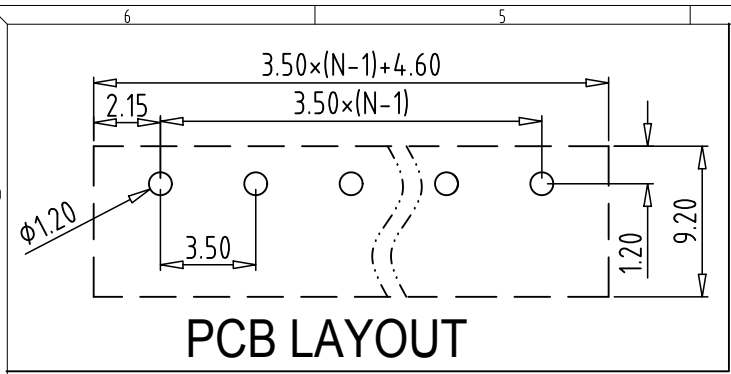

REV	CONTENT	CHK	DATE
V0.0	CONTENT	YL	22.11.21

PCB LAYOUT

Electrical :

- 1. Rated Voltage : 300V UL      250V IEC
- 2. Rated Current : 8A      7A
- 3. Withstanding Voltage : AC1600V/1Min;
- 4. Operating Temperature : -40°C~+105°C;
- 5. RoHS Compliance;
- 7. "★" is the key quality control point.

15ETYRC - 3.5 -XXP - X X - 00

- ① Series NO.
- ② Pitch
- ③ Poles
  - 02 02Contacts
  - 03 03Contacts
  - ... 24 24Contacts
- ④ 1 Single Pitch  
2 Double Pitch
- ⑤ Color: 1 Grey  
2 Blue  
3 Black  
4 Green  
5 Orange  
6 Red  
7 Transparent  
8 Yellow  
9 White
- ⑥ Customer Request: 00--Standard

2	PIN	XX	N	BRASS	Tin Plated
1	HOUSING	XX	1	PA66 UL94V-0	SEE NOTE
ITEM	NAME OF PART	NO. OF PART	Q'TY	MATERIAL	NOTE
DWG.	YL	DATE	22.11.21	SIZE	A4 UNITS mm SHEET/OF 1 / 1
CHK.	DATE		SCALE	1:1	
APP.	DATE		NAME	15ETYRC-3.5-XXP-XX-00	
拓宜(上海)工控电器设备有限公司 Topone (Shanghai) Industrial Control Electrical Equipment Co., LTD.			DWGNO.	XXXXX	

Total Pitch Tolerances in mm										Nominal dimension range in mm																
over	over	over	over	over	over	over	over	over	over	over	over	over	over	over	over	over	over	over	over	⊥	≡	-	//	over	over	over
0	30	53	70	90	115	150	250	350		0	30	53	70	90	115	150	200	250		0	over			0	100	over
to	to	to	to	to	to	to	to	to	to	to	to	to	to	to	to	to	to	to	to	to	10	all		to	to	150
±0.18	±0.20	±0.25	±0.3	±0.35	±0.44	±0.60	±0.70	±0.85	±0.20	±0.25	±0.30	±0.35	±0.44	±0.55	±0.70	±0.80	±0.90			0.2	0.3	0.3		0.2	0.3	0.5