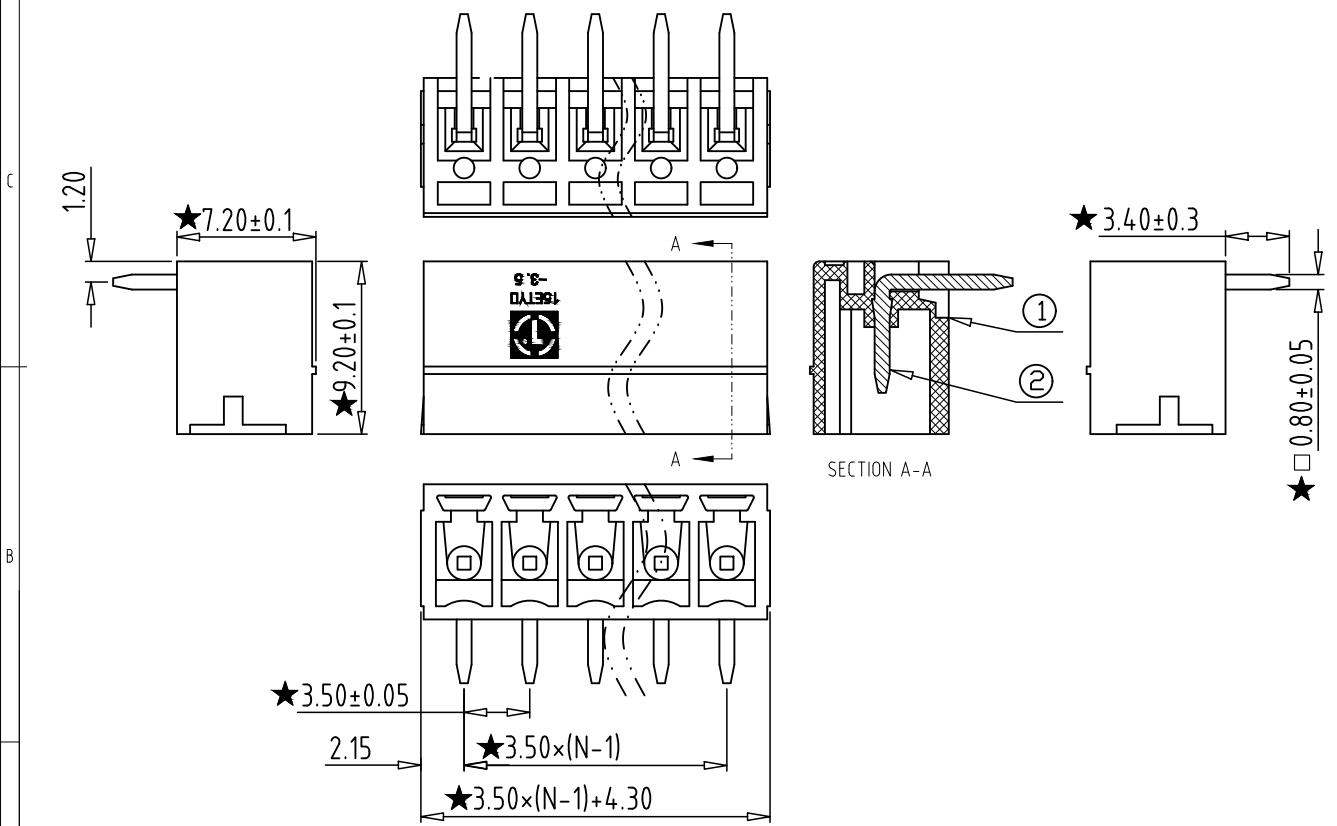

REV	CONTENT	CHK	DATE
V0.0	CONTENT	YL	22.11.21

PCB LAYOUT

Electrical :

- 1. Rated Voltage : 300V UL 250V IEC
- 2. Rated Current : 8A 7A
- 3. Withstanding Voltage : AC1600V/1Min;
- 4. Operating Temperature : -40°C~+105°C;
- 5. RoHS Compliance;
- 7. "★" is the key quality control point.

- ① Series NO.
- ② Pitch
- ③ Poles
  - 02 02Contacts
  - 03 03Contacts
  - ... 24 24Contacts
- ④ 1 Single Pitch  
2 Double Pitch
- ⑤ Color: 1 Grey  
2 Blue  
3 Black  
4 Green  
5 Orange  
6 Red  
7 Transparent  
8 Yellow  
9 White
- ⑥ Customer Request: 00--Standard

Total Pitch Tolerances in mm										Nominal dimension range in mm										⊥	≡	-	//									
over 0	over 30	over 53	over 70	over 90	over 115	over 150	over 250	over 350	over 500	over 0	over 30	over 53	over 70	over 90	over 115	over 150	over 200	over 250	over 320	0	over 10	over 100	over 150	0	100	150	0.2	0.3	0.3	0.2	0.3	0.5
±0.18	±0.20	±0.25	±0.3	±0.35	±0.44	±0.60	±0.70	±0.85	±0.20	±0.25	±0.30	±0.35	±0.44	±0.55	±0.70	±0.80	±0.90	0.2	0.3	0.3	0.2	0.3	0.5									

2	PIN	XX	N	BRASS	Tin Plated
1	HOUSING	XX	1	PA66 UL94V-0	SEE NOTE
ITEM	NAME OF PART	NO. OF PART	Q'TY	MATERIAL	NOTE
DWG.	YL	DATE	22.11.21	SIZE	A4 UNITS mm SHEET/OF 1 / 1
CHK.	DATE			SCALE	1:1
APP.	DATE			NAME	15ETYRC-3.5-XXP-XX-00
拓宜(上海)工控电器设备有限公司 Topone (Shanghai) Industrial Control Electrical Equipment Co., LTD.				DWGNO.	XXXXX