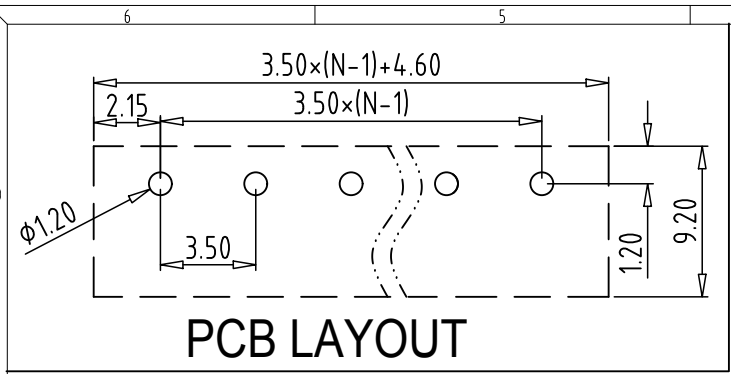

REV	CONTENT	CHK	DATE
V0.0	CONTENT	YL	22.11.21

PCB LAYOUT

Electrical :

- 1. Rated Voltage : 300V UL 250V IEC
- 2. Rated Current : 8A 7A
- 3. Withstanding Voltage : AC1600V/1Min;
- 4. Operating Temperature : -40°C~+105°C;
- 5. RoHS Compliance;
- 7. "★" is the key quality control point.

- ① Series NO.
- ② Pitch
- ③ Poles
  - 02 02Contacts
  - 03 03Contacts
  - ... 24 24Contacts
- ④ 1 Single Pitch  
2 Double Pitch
- ⑤ Color: 1 Grey  
2 Blue  
3 Black  
4 Green  
5 Orange  
6 Red  
7 Transparent  
8 Yellow  
9 White
- ⑥ Customer Request: 00--Standard

Total Pitch Tolerances in mm										Nominal dimension range in mm										⊥	≡	-	//									
over 0	over 30	over 53	over 70	over 90	over 115	over 150	over 250	over 350	over 500	over 0	over 30	over 53	over 70	over 90	over 115	over 150	over 200	over 250	over 320	0	over 10	over 100	over 150	0	100	150	0.2	0.3	0.3	0.2	0.3	0.5
±0.18	±0.20	±0.25	±0.3	±0.35	±0.44	±0.60	±0.70	±0.85	±0.20	±0.25	±0.30	±0.35	±0.44	±0.55	±0.70	±0.80	±0.90	0.2	0.3	0.3	0.2	0.3	0.5									

2	PIN	XX	N	BRASS	Tin Plated
1	HOUSING	XX	1	PA66 UL94V-0	SEE NOTE
ITEM	NAME OF PART	NO. OF PART	Q'TY	MATERIAL	NOTE
DWG.	YL	DATE	22.11.21	SIZE	A4 UNITS mm SHEET/OF 1 / 1
CHK.	DATE			SCALE	1:1
APP.	DATE			NAME	15ETYRC-3.5-XXP-XX-00
拓宜(上海)工控电器设备有限公司 Topone (Shanghai) Industrial Control Electrical Equipment Co., LTD.				DWGNO.	XXXXX